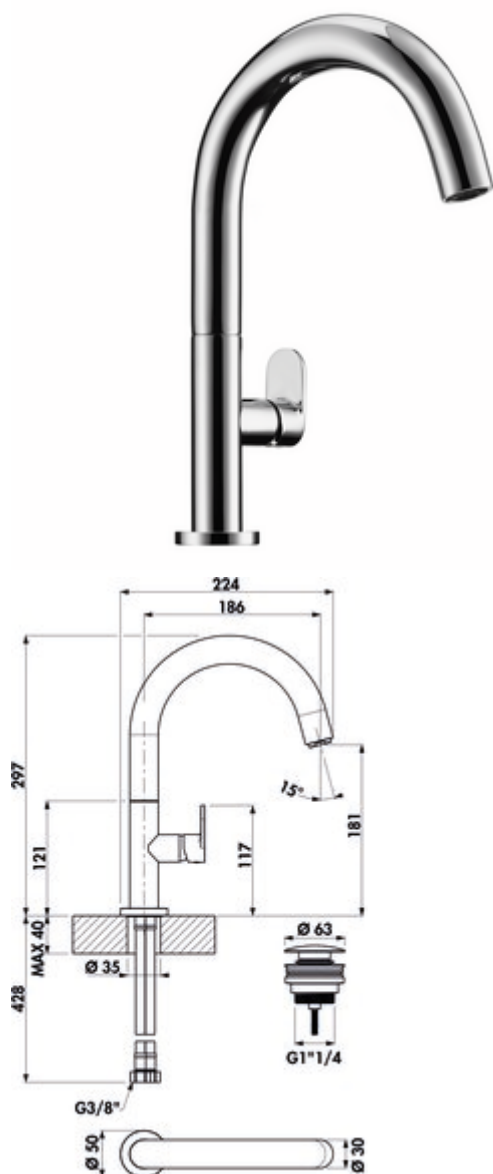

LINEA Sottile 2 bathroom

Product number: 5011295

Configuration: chrome, high pressure

Configuration options

5011295 | chrome, high pressure

5011296 | black matt, high pressure

- ✓ Washbasin tap
- ✓ high pressure

Single lever faucet. With ceramic cartridge. With drain fitting Klick-Komfort.

Particularly suitable for use with top mounted washbasins.

— swivel range 360°

— drill \varnothing 35 mm

BELGAQUA

[more infos...](#)

Technical data

Article type	Washbasin tap	Suitable for	Particularly suitable for use with top-mounted washbasins
Brand	LINEA	Worktop thickness	40 mm
Number of handles	1	Swivel range handle	360 °
Total installation height	297 mm	Excenter fitting	With drain fitting Klick-Komfort (without spill-over)
Outreach	186 mm	Number of tap holes	1
Discharge height	181 mm	Cartridge size	25 mm
Operating mode	Lever	Minimum distance wall to centre tap hole	5 mm
Drilling diameter	35 mm	Angle of inclination of aerator	15 °
Handle position	side lever	Flow rate at 3 bar (cold)	6,4 l/min
Cartridge with ceramic sealing discs	Yes	Flow rate at 3 bar (hot)	6,52 l/min
Type of fitting	Single lever faucet	Flow rate at 3 bar (spray mix)	8,42 l/min
Operating pressure	high pressure	Connection type	G 3/8" F
Width	50 mm	Connection size	DN 15
Material	brass	Connection hoses	450 mm