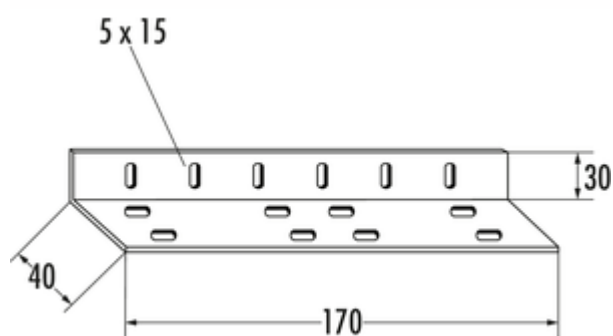

Bracket 8

Product number: 1111108
Configuration: galvanised

Configuration options

1111108 | galvanised

- ✓ Connecting materials
- ✓ Material: galvanized steel
- thickness 2 mm
- sides 40 x 30 mm
- width 170 mm

[more infos...](#)

Technical data

Article type	Connecting materials	Thigh dimensions	40 x 30 mm
Width	170 mm	Strength	2 mm
Material	galvanized steel		