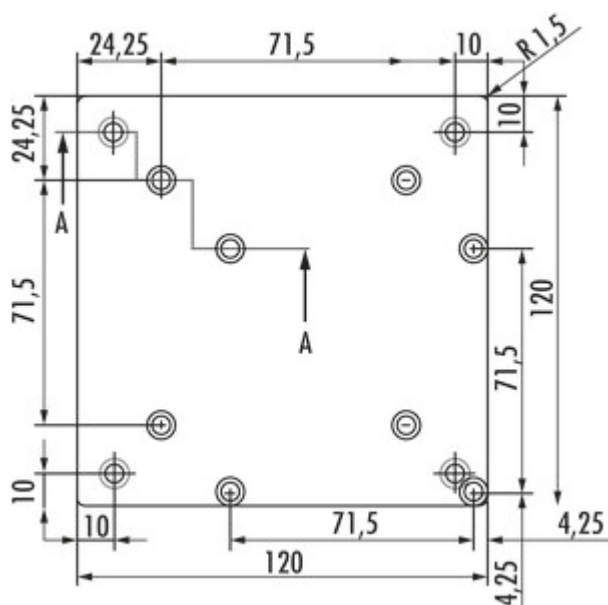

### Configuration options

3023044 | stainless steel coloured, H 230 mm

3023046 | stainless steel coloured, H 170 mm

3023062 | black matt, H 170 mm

3023063 | black matt, H 230 mm

- ✓ Console
- ✓ Material: aluminium
- ✓ square

Console.

— aluminium profile 80 x 80 mm

— max. load per pair approx. 60 kg given even distribution, max. spacing of the consoles of 900 mm and max. projection of the plates of 250 mm

[more infos...](#)

### Technical data

Article type	Console	Dimensions profile	80 x 80 mm
Width	80 mm	Carrying capacity	max. load per pair approx. 60 kg given even distribution, max. spacing of the consoles of 900 mm and max. projection of the plates of 250 mm
Material	aluminium	Support element version	straight
Shape	square	Dimensions support surface	120 x 120 mm
With mounting plate	Yes		

### Accessories

3013024 Glass adapter disk, Accessory, stainless steel

Dimensional sketch (PDF)