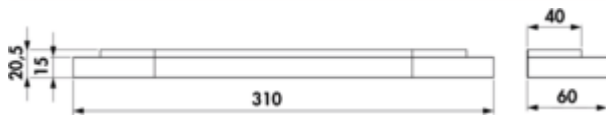

Sun Beam colour change LED

Product number: 7064335

Configuration: black matt

Configuration options

7064335 | black matt

- ✓ Under-cabinet/niche light
- ✓ 2700 K warm white to 6500 K cold white
- ✓ 5,6 watts

Underbody light. Plastic housing with glass, illumination without visible LED points.

Single light without switch

- 4,5 Watt, 12 V
- infinitely variable adjustment of light colour from **2200 K** warm white to **6500 K** cool white
- very high quality of light thanks to colour rendering index > 90
- optimum illumination of the work area thanks to innovative lens optics technology and asymmetrical light
- memory function: the last setting is saved
- dimming function: brightness can be continuously dimmed
- max. 129 lumen/watt at **6500 K** cool white
- **two separately switchable light units per housing**
- working light and ambient light can be switched separately
- indirect light 2.4 watts, working light 2.1 watts
- **two** connection cables per light
- 1500 mm supply cable, 350 mm connecting cable
- LIC/MEC LED system compatible

This product contains a light source of energy efficiency class E + F. More information about the LIC/MEC LED system

[more infos...](#)

Technical data

Article type	Luminaire	Colour temperature	2700 K warm white to 6500 K cold white
Height	20,5 mm	Type of dimming	brightness continuously dimmable
Width	310 mm	LIC system compatible	Yes
Material	plastic	Light yield	62 lumen/watt
Energy efficiency class	D	Cover colour	clear glass
Certification	CE	Homogeneous light field without visible LED points	Yes
Switch	No	Design	Under-cabinet/niche light
Memory function	Yes	Dimming function (composite)	brightness continuously dimmable
Length of the supply line (primary)	1.500 mm	Illuminant power	5,6 watts