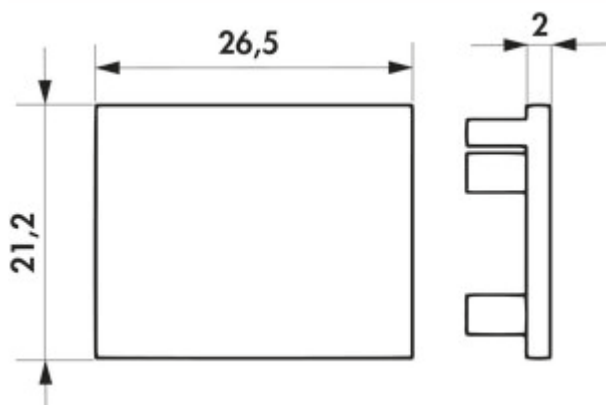

Easytrack end cap

Product number: 7065080

Configuration: black matt

Configuration options

7065080 | black matt

✓ angular

Plastic end caps for closing the end face on the Easytrack conductor rail.

— 21.2 x 26.5 mm (H x D)

— only available in packs of 2

[more infos...](#)

Technical data

Article type	Luminaire	Note	only available in units of 2 pieces
Height	21,2 mm	Suitable for	for closing the end face on the Easytrack conductor rail
Width	26,5 mm	Shape	angular
Material	plastic		