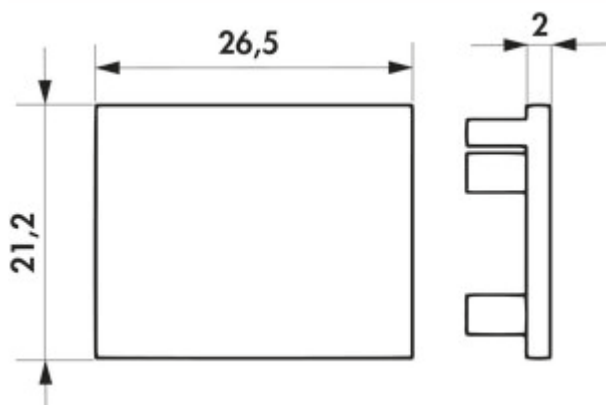

### Configuration options

7065080 | black matt

✓ angular

Plastic end caps for closing the end face on the Easytrack conductor rail.

— 21.2 x 26.5 mm (H x D)

— only available in packs of 2

[more infos...](#)

### Technical data

Article type	Luminaire	Note	only available in units of 2 pieces
Width	26,5 mm	Suitable for	for closing the end face on the Easytrack conductor rail
Material	plastic	Shape	angular