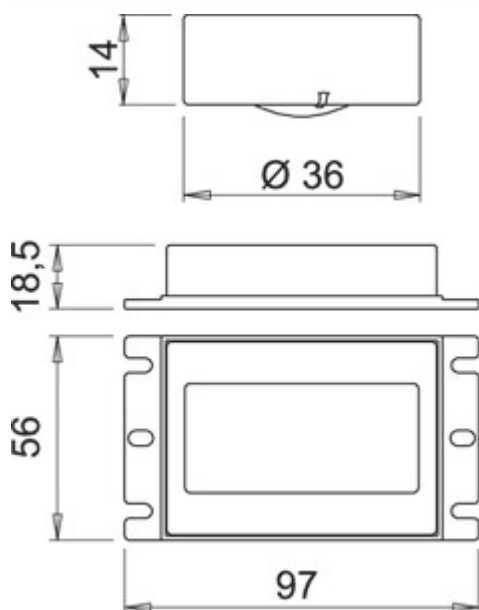

Call-Me switch

Product number: 7063375

Configuration: black

Configuration options

7063375 | black

- ✓ Switch
- ✓ Luminaire slots: 9
- ✓ 150 mm
 - receiver and remote control
 - 24 V, 72 watt
 - with 9-fold distributor
 - memory function: the last setting is stored
 - dimming function
 - 150 mm/500 mm supply line

[more infos...](#)

Technical data

Article type	Switch	Length of the supply line (primary)	150 mm
Width	97 mm	More parts	1 receiver
Material	plastic	Luminaire slots	9
Memory function	Yes		