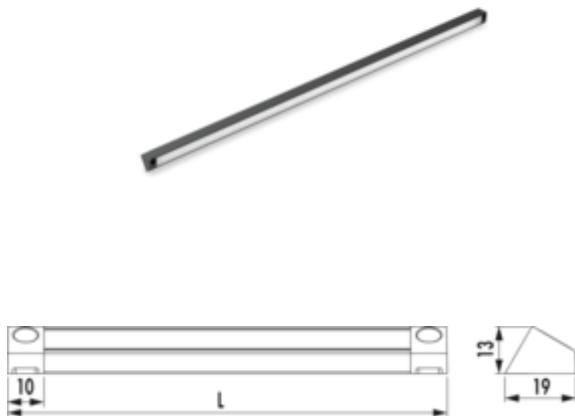

Cubo rear panel lighting set

Product number: 8051135

Configuration: incl. 900 mm Cubo rear panel, black matt

Configuration options

8051134 | incl. 600 mm Cubo rear panel, black matt

8051135 | incl. 900 mm Cubo rear panel, black matt

✓ Shelf system

✓ straight

Triangular colour change LED lamp with magnetic fixation illuminating downwards.

With 600/900 mm Cubo rear panels sets.

- 7.8 watt per metre
- continuous control of the light colour from **2700 K** warm white to **6500 K** cold white
- memory function: the last setting is stored
- dimmer function: brightness continuously dimmable
- max. 85 lumen/watt at **6500 K** cold white
- 1800 mm supply line with mini-plug-in system
- cable outlet rear right
- LIC LED system compatible
- **converters are not included in the scope of delivery**

This product contains a light source of energy efficiency class F.

More information about the LIC LED system

[more infos...](#)

Technical data

Article type	Shelf system	Dimmer	Yes
Height	13 mm	Lighting	Yes
Width	19 mm	Colour temperature	2700 K warm white to 6500 K cold white
Energy efficiency class	F	Colour temperature adjustable	stepless
Transformer / converter required	Yes, must be ordered separately	Type of dimming	brightness continuously dimmable
Cable outlet	cable outlet rear right side	LIC system compatible	Yes
Mounting/Fixing	Wall mounting magnetic fixation	Plug-in system	with mini plug-in system
Shape	straight	Illuminant type	LED
Memory function	Yes	Light yield	max. 85 lumen/watt at 6500 K cold white
Length of the supply line (primary)	1.800 mm	Connection	One-sided
More parts	incl. 900 mm Cubo rear panel	Dimming function (composite)	Yes, brightness continuously dimmable
Illuminant included	Yes	Power per metre	7.8 watts