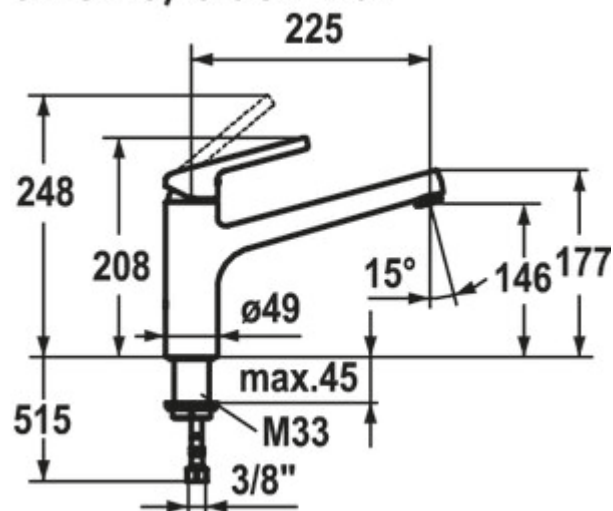

## KWC Luna E1

Product number: 5022244

Configuration: black matt, high pressure

### Configuration options

5022220 | stainless steel, high pressure

5022237 | chrome, high pressure

5022240 | chrome, low pressure

5022244 | black matt, high pressure

- ✓ Sink faucet
- ✓ high pressure
- ✓ with swivelling outlet

Single lever faucet. With swivelling outlet and ceramic cartridge.

— swivel range 160°

— drill Ø 35 mm

chrome/black mat

[more infos...](#)

### Technical data

Article type	Sink faucet	Swivel range outlet	160°
Brand	KWC	Type of fitting	Single lever faucet
Number of handles	1	Operating pressure	high pressure
Total installation height	208 mm	Width	49 mm
Outreach	225 mm	Material	brass
Outlet	with swivelling outlet	Surface/coating	powder coated
Discharge height	146 mm	Worktop thickness	45 mm
Operating mode	Lever	Number of tap holes	1
Drilling diameter	35 mm	Angle of inclination of aerator	15 °
Handle position	top	Temperature adjustable	Yes
Cartridge with ceramic sealing discs	Yes		