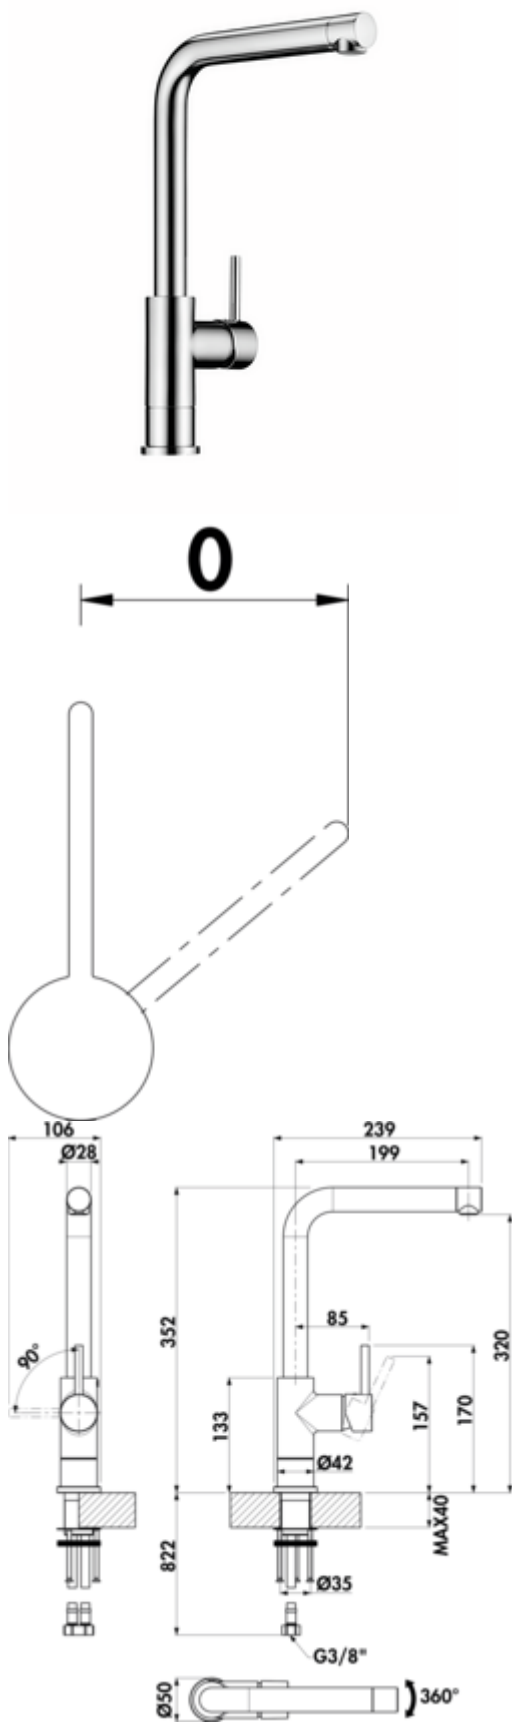

LINEA Arco 5 window fitting

Product number: 5011330
 Configuration: chrome, high pressure

Configuration options

- 5011330 | chrome, high pressure
- 5011331 | stainless steel finish, high pressure
- 5011332 | black matt, high pressure
- 5011333 | chrome, low pressure
- 5011334 | stainless steel finish, low pressure
- 5011335 | black matt, low pressure

- ✓ Sink faucet
- ✓ high pressure
- ✓ with swivelling outlet

Single lever mixer. With swivelling outlet, laminar aerator and ceramic cartridge.

- height when tilted only 45 mm
- swivel range 360°
- drill Ø 35 mm

BELGAQUA

**KERAMISCHE
 DICHTUNG**

[more infos...](#)

Technical data

Article type	Sink faucet	Type of fitting	Single lever faucet
Brand	LINEA	Operating pressure	high pressure
Number of handles	1	Width	239 mm
Total installation height	352 mm	Material	brass
Height	352 mm	Worktop thickness	40 mm
Outreach	199 mm	Window fitting	Yes
Outlet	with swivelling outlet	Number of tap holes	1
Discharge height	320 mm	Cartridge size	35 mm
Operating mode	Lever	Height tilted	45 mm
Drilling diameter	35 mm	Connection type	G 3/8" F
Handle position	side lever	Connection size	DN 15
Cartridge with ceramic sealing discs	Yes	Connection hoses	900 mm
Swivel range outlet	360°		