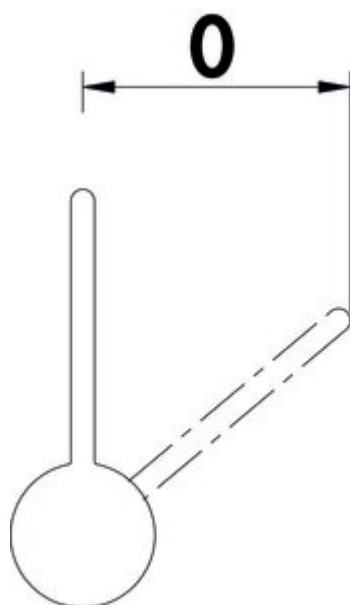

## LINEA Arco 5 window fitting

Product number: 5011330

Configuration: chrome, high pressure

5011335 | black matt, low pressure

- ✓ Sink faucet
- ✓ high pressure
- ✓ Swivelling

Single lever mixer. With swivelling outlet, laminar aerator and ceramic cartridge.

— height when tilted only 45 mm

— swivel range 360°

— drill Ø 35 mm

**BELGAQUA**

[more infos...](#)

## Technical data

Article type	Sink faucet	Kundendienst	Your claim to customer service during the warranty period will be settled individually by agreement.
Brand	LINEA	Type of fitting	Single lever faucet
Number of handles	1	Operating pressure	high pressure
Total installation height	352 mm	Width	239 mm
Outreach	199 mm	Material	brass
Outlet	Swivelling	Worktop thickness	40 mm
Discharge height	320 mm	Window fitting	Yes
Operating mode	Lever	Number of tap holes	1
Drilling diameter	35 mm	Cartridge size	35 mm
Handle position	right	Height tilted	45 mm
Warranty	2-year Naber warranty (except for wear parts); the general warranty conditions of Naber GmbH apply.	Connection type	G 3/8" F
Cartridge with ceramic sealing discs	Yes	Connection size	DN 15
Swivel range outlet	360°	Connection hoses	900 mm