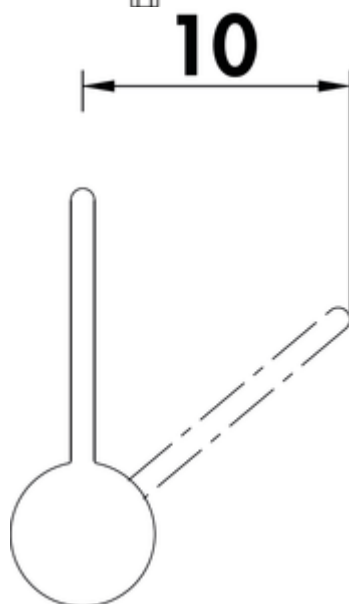

LINEA Gramix 2 high pressure faucet

Product number: 1100411
Configuration: granite nero

Configuration options

1100411 | granite nero
1100412 | granite espresso
1100413 | granite metallico
1100415 | granite magnolia
1100416 | granite concrete
1100417 | granite lava
1100418 | granit nero assoluto

- ✓ Sink faucet
- ✓ high pressure
- ✓ with swivelling/pull-out

Single lever faucet. With **swivelling/pull-out**, side lever and ceramic cartridge

with laminar jet regulator. — swivel range 360°

— drill Ø 35 mm

BELGAQUA

[more infos...](#)

Technical data

Article type	Sink faucet	Handle position	side lever
Brand	LINEA	Cartridge with ceramic sealing discs	Yes
Number of handles	1	Swivel range outlet	360°
Total installation height	268 mm	Type of fitting	Single lever faucet
Height	268 mm	Operating pressure	high pressure
Outreach	216 mm	Material	brass
Outlet	with swivelling/pull-out	Worktop thickness	40 mm
Discharge height	237 mm	Number of tap holes	1
Operating mode	Lever	Minimum distance wall to centre tap hole	10 mm
Drilling diameter	35 mm		