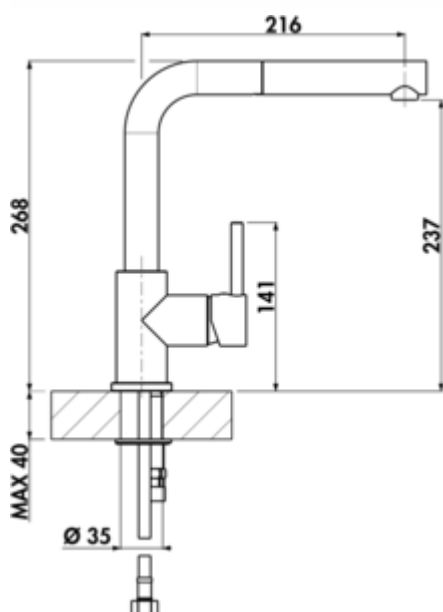

LINEA Gramix 2 high pressure faucet

Product number: 1100411
Configuration: granite nero

Configuration options

1100411 | granite nero
1100412 | granite espresso
1100413 | granite metallico
1100415 | granite magnolia
1100416 | granite concrete
1100417 | granite lava
1100418 | granit nero assoluto

- ✓ Sink faucet
- ✓ high pressure
- ✓ with swivelling/pull-out

Single lever faucet. With **swivelling/pull-out**, side lever and ceramic cartridge

with laminar jet regulator. — swivel range 360°

— drill Ø 35 mm

BELGAQUA

[more infos...](#)

Technical data

Article type	Sink faucet	Handle position	side lever
Brand	LINEA	Cartridge with ceramic sealing discs	Yes
Number of handles	1	Swivel range outlet	360°
Total installation height	268 mm	Type of fitting	Single lever faucet
Height	268 mm	Operating pressure	high pressure
Outreach	216 mm	Material	brass
Outlet	with swivelling/pull-out	Worktop thickness	40 mm
Discharge height	237 mm	Number of tap holes	1
Operating mode	Lever	Minimum distance wall to centre tap hole	10 mm
Drilling diameter	35 mm		