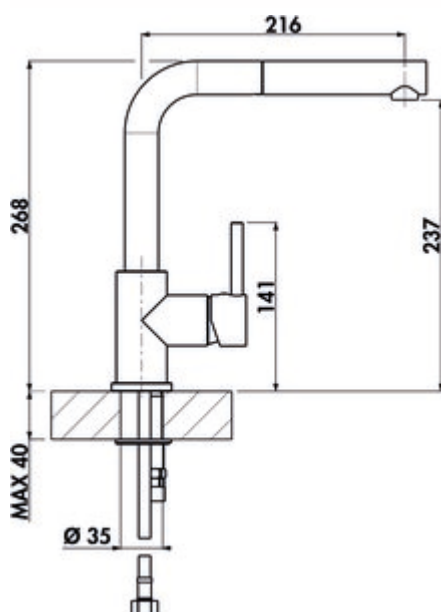

LINEA Gramix 2 high pressure faucet

Product number: 1100411
Configuration: granite nero

Configuration options

1100411 | granite nero
1100412 | granite espresso
1100413 | granite metallico
1100415 | granite magnolia
1100416 | granite concrete
1100417 | granite lava
1100418 | granit nero assoluto

- ✓ Sink faucet
- ✓ high pressure
- ✓ with swivelling/pull-out

Single lever faucet. With swivelling/pull-out, side lever and ceramic cartridge with laminar jet regulator. — swivel range 360°

— drill Ø 35 mm

BELGAQUA

[more infos...](#)

Technical data

Article type	Sink faucet	Cartridge with ceramic sealing discs	Yes
Brand	LINEA	Swivel range outlet	360°
Number of handles	1	Type of fitting	Single lever faucet
Total installation height	268 mm	Operating pressure	high pressure
Outreach	216 mm	Material	brass
Outlet	with swivelling/pull-out	Worktop thickness	40 mm
Discharge height	237 mm	Number of tap holes	1
Operating mode	Lever	Spring-guided hose shower	No
Drilling diameter	35 mm	Minimum distance wall to centre tap hole	10 mm
Handle position	right		