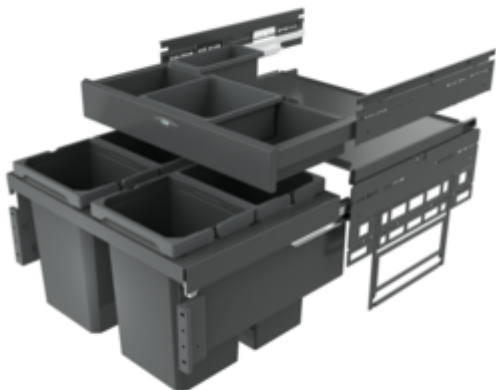

## Cox® Base 360 S/600-4 with Base-Board

Product number: 8013376

Configuration: without bio lid, anthracite, H 460 mm

### Configuration options

8012376 | without bio lid, light grey, H 460 mm

8012377 | with bio lid, light grey, H 460 mm

8013376 | without bio lid, anthracite, H 460 mm

8013377 | with bio lid, anthracite, H 460 mm

- ✓ Front pull-out system
- ✓ full pull-out
- ✓ 40 l
  - guide rail depth 470 mm
  - waste capacity 40 (4 x 10) l
  - technology: full drawer
  - fitting: cabinet wall and front panel
  - for 16/19 mm side walls
  - **with soft retraction and damping**
  - 1 x 2.7 l and 1 x 1.2 l storage boxes and 4 brackets included

## Technical data

Article type	Waste collection system	Volume/content container 1	10 l
Height	460 mm	Volume/content container 2	10 l
Width	600 mm	Volume/content container 3	10 l
Mounting/Fixing	cabinet wall front panel	Volume/content container 4	10 l
Installation_height_list	460 mm	Soft closing	Yes
Cabinet width	600 mm	Design	Front pull-out system
Shape	angular	Volume/Content container	10/10/10/10
For sidewall thickness	16/19 mm	Organic lid	No
Installation depth	400 mm	Number of containers in additional drawer	2
Material container	plastic	Guide rail depth	470 mm
Number of containers	4	Volume/capacity drawer container 1	2.7 l
Opening technology	full pull-out	Volume/capacity drawer container 2	1,2 l
Total volume	40 l	Locking mechanism	With damper