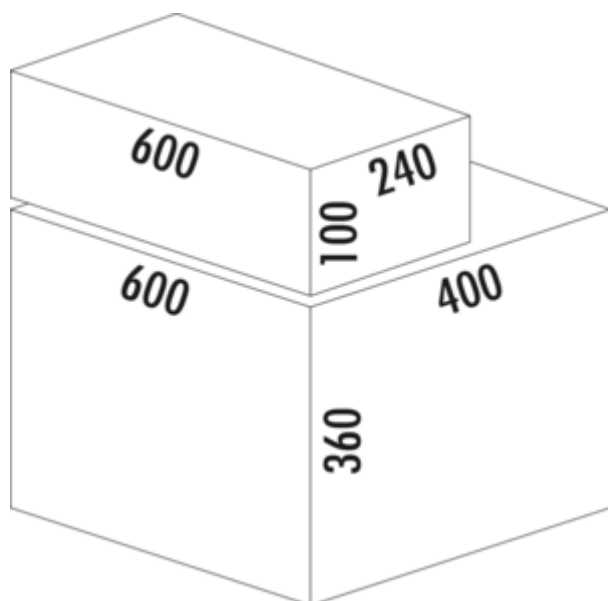

## Cox® Base 360 S/600-4 with Base-Board

Product number: 8013376

Configuration: without bio lid, anthracite, H 460 mm

### Configuration options

8012376 | without bio lid, light grey, H 460 mm

8012377 | with bio lid, light grey, H 460 mm

8013376 | without bio lid, anthracite, H 460 mm

8013377 | with bio lid, anthracite, H 460 mm

- ✓ Front pull-out system
- ✓ full pull-out
- ✓ 40 l
  - guide rail depth 470 mm
  - waste capacity 40 (4 x 10) l
  - technology: full drawer
  - fitting: cabinet wall and front panel
  - for 16/19 mm side walls
  - **with soft retraction and damping**
  - 1 x 2.7 l and 1 x 1.2 l storage boxes and 4 brackets included

## Technical data

Article type	Waste collection system	Volume/content container 1	10 l
Height	460 mm	Volume/content container 2	10 l
Width	600 mm	Volume/content container 3	10 l
Mounting/Fixing	cabinet wall front panel	Volume/content container 4	10 l
Installation_height_list	460 mm	Soft closing	Yes
Cabinet width	600 mm	Design	Front pull-out system
Shape	angular	Volume/Content container	10/10/10/10
For sidewall thickness	16/19 mm	Organic lid	No
Installation depth	400 mm	Number of containers in additional drawer	2
Material container	plastic	Guide rail depth	470 mm
Number of containers	4	Volume/capacity drawer container 1	2.7 l
Opening technology	full pull-out	Volume/capacity drawer container 2	1,2 l
Total volume	40 l	Locking mechanism	With damper