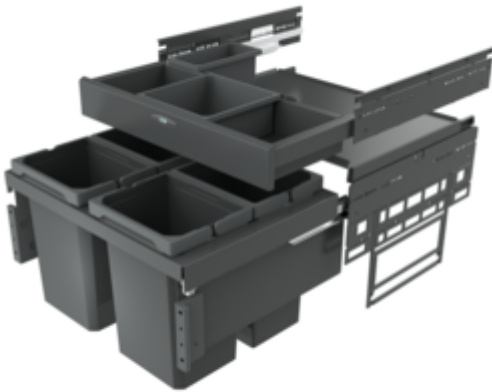

## Cox® Base 360 S/600-4 with Base-Board

Product number: 8013376

Configuration: without bio lid, anthracite, H 460 mm

### Configuration options

8012376 | without bio lid, light grey, H 460 mm

8012377 | with bio lid, light grey, H 460 mm

8013376 | without bio lid, anthracite, H 460 mm

8013377 | with bio lid, anthracite, H 460 mm

- ✓ Front pull-out system
- ✓ full pull-out
- ✓ 40 l
  - guide rail depth 470 mm
  - waste capacity 40 (4 x 10) liters
  - technology: full drawer
  - fitting: cabinet wall and front panel
  - with soft retraction and damping
  - 1 x 2.7 l and 1 x 1.2 l storage boxes and 4 brackets included

### Technical data

Article type	Waste collection system	Volume/content container 3	10 l
Width	600 mm	Volume/content container 4	10 l
CE marking on the product	No	Soft closing	Yes
Mounting/Fixing	cabinet wall front panel	Design	Front pull-out system
Cabinet width	600 mm	Volume/Content container	10/10/10/10
Shape	angular	Organic lid	No
Material container	plastic	Number of containers in additional drawer	2
Number of containers	4	Guide rail depth	470 mm
Opening technology	full pull-out	Volume/capacity drawer container 1	2.7 l
Total volume	40 l	Volume/capacity drawer container 2	1,2 l
Volume/content container 1	10 l	Locking mechanism	With damper
Volume/content container 2	10 l		