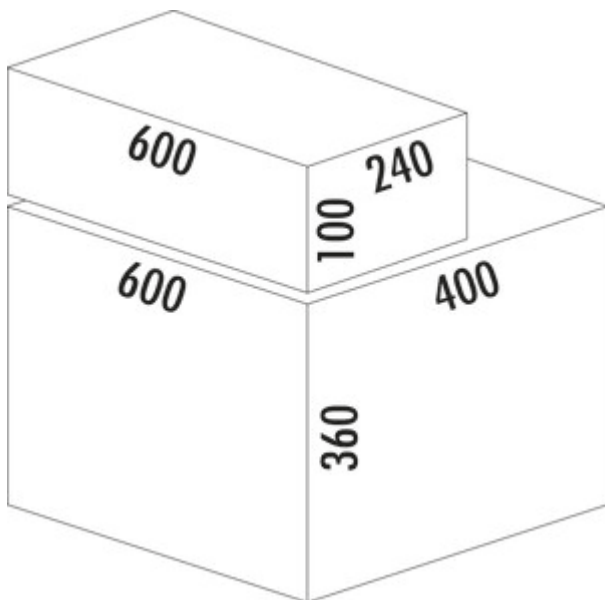

## Cox® Base 360 S/600-4 with Base-Board

Product number: 8013376

Configuration: without bio lid, anthracite, H 460 mm

### Configuration options

8012376 | without bio lid, light grey, H 460 mm

8012377 | with bio lid, light grey, H 460 mm

8013376 | without bio lid, anthracite, H 460 mm

8013377 | with bio lid, anthracite, H 460 mm

- ✓ Front pull-out system
- ✓ full pull-out
- ✓ 40 l
  - guide rail depth 470 mm
  - waste capacity 40 (4 x 10) liters
  - technology: full drawer
  - fitting: cabinet wall and front panel
  - with soft retraction and damping
  - 1 x 2.7 l and 1 x 1.2 l storage boxes and 4 brackets included

### Technical data

Article type	Waste collection system	Volume/content container 3	10 l
Width	600 mm	Volume/content container 4	10 l
CE marking on the product	No	Soft closing	Yes
Mounting/Fixing	cabinet wall front panel	Design	Front pull-out system
Cabinet width	600 mm	Volume/Content container	10/10/10/10
Shape	angular	Organic lid	No
Material container	plastic	Number of containers in additional drawer	2
Number of containers	4	Guide rail depth	470 mm
Opening technology	full pull-out	Volume/capacity drawer container 1	2.7 l
Total volume	40 l	Volume/capacity drawer container 2	1,2 l
Volume/content container 1	10 l	Locking mechanism	With damper
Volume/content container 2	10 l		