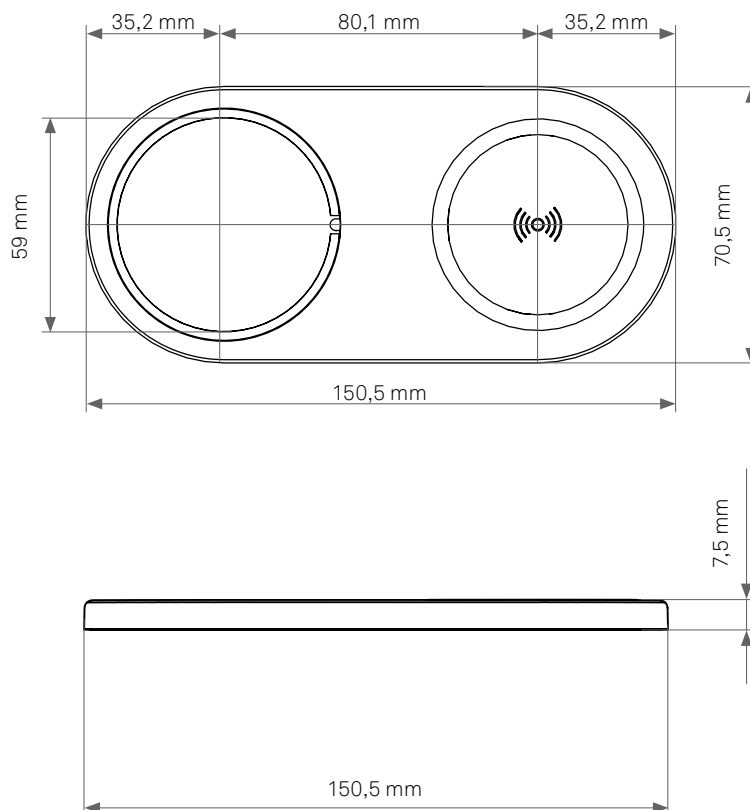

OneDisQ Lieferbare Oberflächen Available finishes

■ Kunststoff schwarz
Plastic black

■ Kunststoff weiß
Plastic white

OneDisQ Sonstiges Further

■ Für den Betrieb ist ein Netzteil mit USB C-Anschluss notwendig.
For the commissioning, is a USB C power supply necessary.

■ Schnelles kabelloses Laden
Fast wireless charging

■ Herstellerunabhängig, lädt Geräte mit induktiver Ladefunktion (das Gerät muss mittig und plan über der Spule platziert werden).
Vendor independent, charges devices with inductive charging function (the unit must be placed centrally)

■ Integrierter Magnet verbindet und zentriert geeignete Geräte von selbst, der Ladevorgang beginnt sofort.
Integrated magnet, suitable devices connect and centre themselves, the charging process begins immediately.

■ Induktive Kopplung zwischen Sender (Ladestation) und Empfänger (Mobiltelefon).
Inductive coupling between transmitter (charging station) and receiver (mobile phone) flat over the coil.

■ Die Ladespule ist nur aktiv, wenn eine Verbindung zu dem zu ladenden Gerät besteht.
Transmitter coil is active only when a connection to the receiving device is made.

■ Bitte beachten: Die Ladefunktion kann durch Hüllen oder hervorstehende Gehäuseteile (z.B. Kameras) beeinträchtigt werden.
Please note: The charging function may be impaired by covers or protruding housing parts (e.g. cameras).

Maße OneDisQ Dimensions OneDisQ