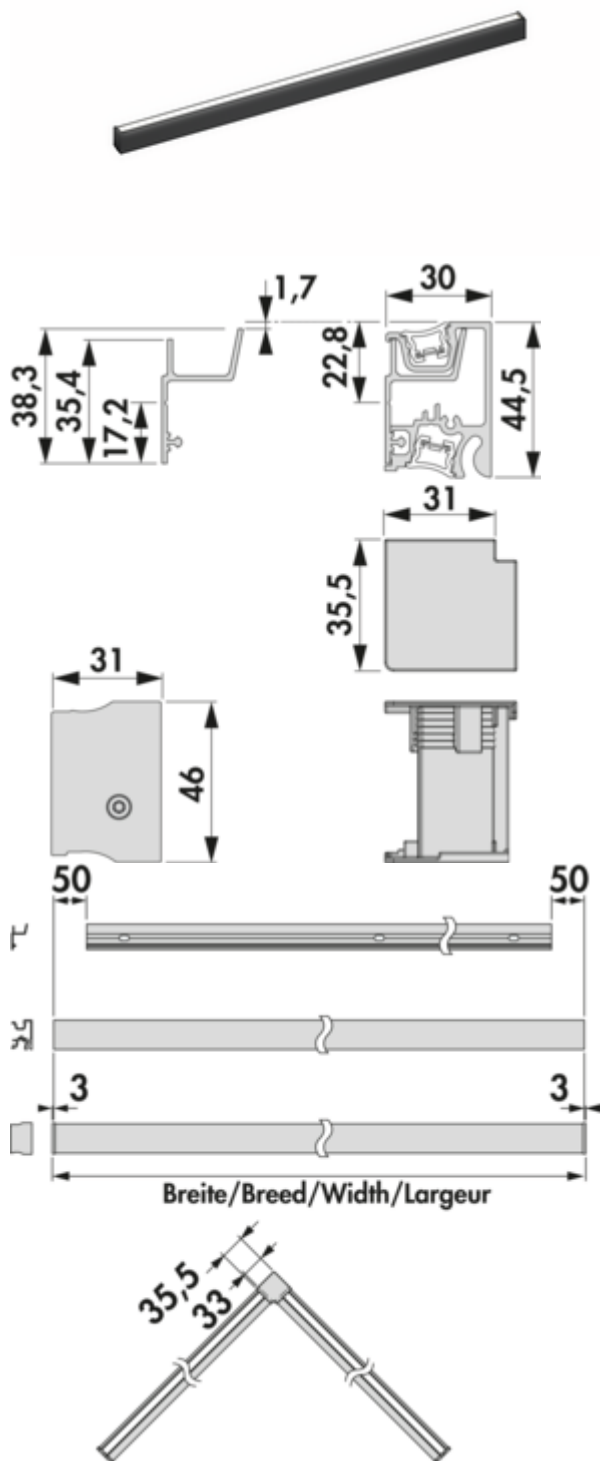

Lucento profile system

Product number: 7062451

Configuration: 1500mm, 29.4 W, black

Configuration options

7062450 | 1200mm, 23.52 W, black

7062451 | 1500mm, 29.4 W, black

7062452 | 1800mm, 35.28 W, black

7062453 | 2600mm, 50.96 W, black

- ✓ Rail system
- ✓ Material: aluminium
- ✓ angular

Universally applicable profile system made of black anodised aluminium for living areas, kitchens or bathrooms.

— profile with LED lighting and light diffuser

— stepless control of the light colour from 2700 K warm white to 6500 K cold white — 24 V

Set consisting of:

- base profile
- wall profile
- 2 x cover profiles
- 2 x LED strip 9.8 watts per metre, each with 2 x 2000 mm supply cable (1200 and 1500 mm only one)
- strain relief for LED strip
- fittings bag with 2 end caps and 1 inside corner
- fittings bag wall mounting **This product contains a light source with the energy efficiency class C.**

[more infos...](#)

Technical data

Article type	Rail system	Shape	angular
Height	44,5 mm	Length of the supply line (primary)	2.000 mm
Width	1.500 mm	Illuminant included	Yes
Material	aluminium	Dimmer	Yes
Field of use & application	Inside	Lighting	Yes