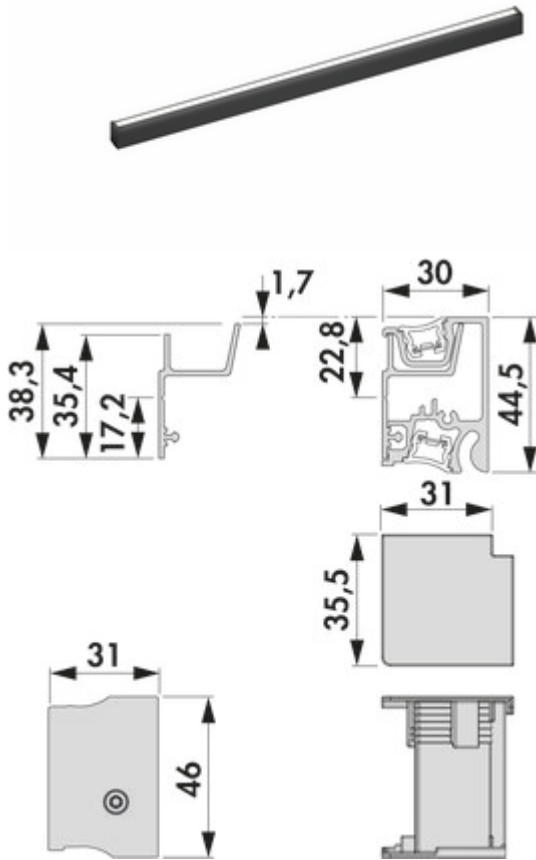

Lucento profile system

Product number: 7062451

Configuration: 1500mm, 29.4 W, black

Configuration options

7062450 | 1200mm, 23.52 W, black

7062451 | 1500mm, 29.4 W, black

7062452 | 1800mm, 35.28 W, black

7062453 | 2600mm, 50.96 W, black

- ✓ Rail system
- ✓ Material: aluminium
- ✓ angular

Universally applicable profile system made of black anodised aluminium for living areas, kitchens or bathrooms.

- profile with LED lighting and light diffuser
- stepless control of the light colour from 2700 K warm white to 6500 K cold white — 24 V

Set consisting of:

- base profile
- wall profile
- 2 x cover profiles
- 2 x LED strip 9.8 watts per metre, each with 2 x 2000 mm supply cable (1200 and 1500 mm only one)
- strain relief for LED strip
- fittings bag with 2 end caps and 1 inside corner
- fittings bag wall mounting This product contains a light source with the energy efficiency class C.

[more infos...](#)

Technical data

Article type	Rail system	Length of the supply line (primary)	2.000 mm
Width	1.500 mm	Illuminant included	Yes
Material	aluminium	Dimmer	Yes
Field of use & application	Inside	Lighting	Yes
Shape	angular		