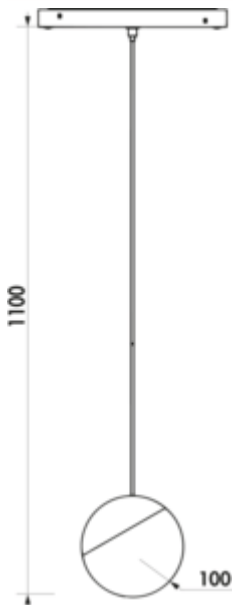

Easytrack pendant G

Product number: 7065076

Configuration: black matt

Configuration options

7065076 | black matt

- ✓ Pendant light
- ✓ 2700 K warm white to 6000 K cold white
- ✓ 5 watts

Pendant light. Glass pendant for Easytrack track. Powder-coated aluminium housing, opal white glass globe.

- 5 Watt, 48 VDC
- Continuous adjustment of light colour from **2700 K** warm white to **6000 K** cool white
- Very high quality of light thanks to colour rendering index > 90
- max. 144 lumens/watt at **6000 K** cool white
- Pendant length incl. luminaire 1100 mm (not adjustable)
- with integrated ZigBee 3.0 control unit **This product contains an energy efficiency class D light source. Tool-free click-in installation in the track. Held in place by magnet or additional mechanical lock!**

[more infos...](#)

Technical data

Article type	Luminaire	Shape	round
Height	1.100 mm	Illuminant included	Yes
Width	100 mm	Colour temperature	2700 K warm white to 6000 K cold white
Material	glass	Illuminant type	LED
Energy efficiency class	D	Colour rendering index	>90
Mains voltage	48 VDC	Light yield	max. 144 lumen/watt at 6000 K cold white
Smarthome	ZigBee 3.0	Suspension	incl. light 1100 mm
Mounting/Fixing	tool-free click-in installation in the track Held in place by a magnet or by additional mechanical locking!	Number of lamps	1
Material housing	aluminium	Design	Pendant light
Certification	CE	Illuminant power	5 watts
Surface/coating	powder coated		