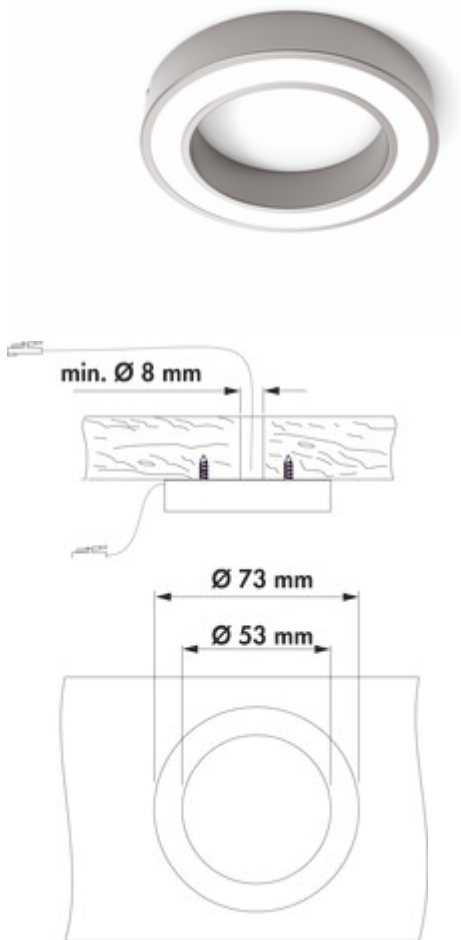

Holl SP colour change LED

Product number: 7063421

Configuration: stainless steel coloured

Configuration options

7063420 | black

7063421 | stainless steel coloured

- ✓ Surface-mounted lamp
- ✓ 2700 K warm white to 6500 K cold white
- ✓ 3 watts

Surface mounted lamp. Plastic housing, round, illumination without visible LED points.

Individual lamp without switch

- 3 watts, 24 V
- continuous control of the light colour from 2700 K warm white to 6500 K cold white
- memory function: the last setting is stored
- dimmer function: brightness continuously dimmable
- max. 80 lumen/watt
- 2000 mm supply line with mini-plug-in system
- MEC LED system compatible

This product contains a light source of energy efficiency class G.

[more infos...](#)

Technical data

Article type	Luminaire	Housing colour	stainless-steel coloured
Drilling diameter	8 mm	Colour temperature	2700 K warm white to 6500 K cold white
Width	76 mm	Colour temperature adjustable	stepless
Energy efficiency class	G	Type of dimming	brightness continuously dimmable
Transformer / converter required	Yes, must be ordered separately	LIC system compatible	Yes
Protection class	III	Plug-in system	with mini plug-in system
Smarthome	Amazon Alexa	Illuminant type	LED
Mounting/Fixing	surface mounting	Replaceable illuminant	No
Certification	CE	Material cover	plastic
Switch	No	Cover colour	transparent
Shape	round	Homogeneous light field without visible LED points	Yes
Memory function	Yes	Design	Surface-mounted lamp
Length of the supply line (primary)	2.000 mm	Dimming function (composite)	Yes, brightness continuously dimmable
Illuminant included	Yes	Illuminant power	3 watts
Dimmer	Yes