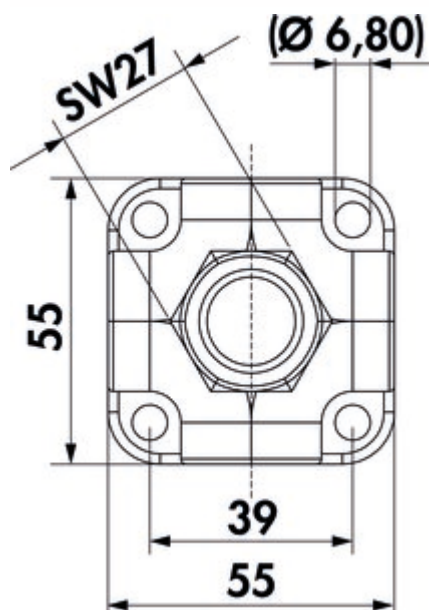

Water Box

Product number: 5031035
Configuration: chrome plated

Configuration options

5031035 | chrome plated

- ✓ Distributor
- ✓ Material: brass

For connecting several water consumers to one supply point.
Individual mounting position possible due to flexi-hose.

- connection 1 x ½" internal thread open, 3 x ½" internal thread closed with sealing plugs
- incl. 500 mm 3/8" flexible stainless steel hose (connections: ½" AG x 3/8" union nut)
- 55 x 55 x 55 mm (H x W x D)
- max. water flow rate up to 27 l/min at 3 bar
- material: brass CB 757S, DVGW certified and suitable for drinking water
- assembly and connection may be carried out as part of the activities of the "furniture specialist for specified activities" Module 2 sanitary technology (TÜV Rheinland)

[more infos...](#)

Technical data

Article type	Distributor	Suitable for	for connecting several water consumers to one supply point
Width	55 mm	More parts	incl. 500 mm 3/8" flexible stainless steel hose (connections: ½" AG x 3/8" union nut)
Material	brass	Max. water flow rate	27 l/min at 3 bar
Note	individual mounting position possible due to flexi-hose assembly and connection may be carried out as part of the activities of the "furniture specialist for specified activities" Module 2 sanitary technology (TÜV Rheinland)	Thread	1 x ½" internal thread open, 3 x ½" internal thread closed with sealing plugs