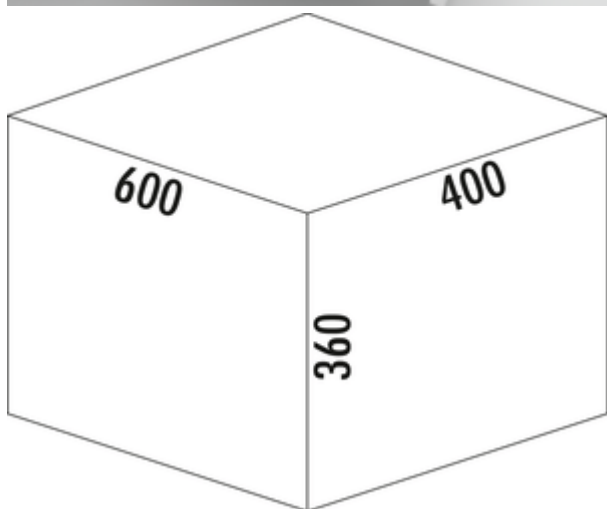

Cox® Base 360 S/600-2

Product number: 8013304

Configuration: anthracite, H 360 mm

Configuration options

8012304 | light grey, H 360 mm

8013304 | anthracite, H 360 mm

✓ Front pull-out system

✓ full pull-out

✓ 44 l

With pull-out complete lid.

— guide rail depth 470 mm

— waste capacity 44 (2 x 22) l

— technology: full pull-out

— fitting: cabinet wall and front panel

— for 16/19 mm side walls

— **with soft retraction and damping**

[more infos...](#)

Technical data

Article type	Waste collection system	Number of containers	2
Height	360 mm	Opening technology	full pull-out
Width	600 mm	Total volume	44 l
Mounting/Fixing	cabinet wall front panel	Volume/content container 1	22 l
Installation_height_list	400 mm	Volume/content container 2	22 l
Cabinet width	600 mm	Soft closing	Yes
Shape	angular	Design	Front pull-out system
Installation depth	360 mm	Volume/Content container	22/22
Material container	plastic	Retractable total cover	Yes
Cover	Yes	Guide rail depth	470 mm
Lid type(s)	Complete lid	Locking mechanism	With damper