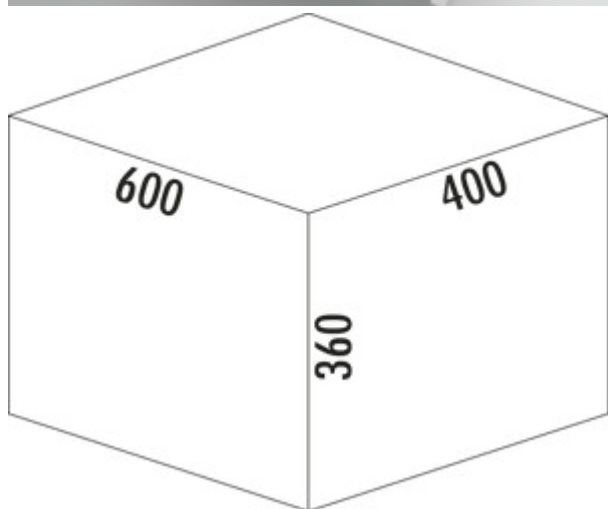

Cox® Base 360 S/600-2

Product number: 8013304

Configuration: anthracite, H 360 mm

Configuration options

8012304 | light grey, H 360 mm

8013304 | anthracite, H 360 mm

✓ Front pull-out system

✓ full pull-out

✓ 44 l

With pull-out complete lid.

— guide rail depth 470 mm

— waste capacity 44 (2 x 22) liters

— technology: full pull-out

— fitting: cabinet wall and front panel

— with soft retraction and damping

— suitable for Cox Work® utensils box

[more infos...](#)

Technical data

Article type	Waste collection system	Opening technology	full pull-out
Height	360 mm	Total volume	44 l
Width	600 mm	Volume/content container 1	22 l
CE marking on the product	No	Volume/content container 2	22 l
Mounting/Fixing	cabinet wall front panel	Soft closing	Yes
Cabinet width	600 mm	Design	Front pull-out system
Shape	angular	Volume/Content container	22/22
Material container	plastic	Retractable total cover	Yes
Cover	Yes	Guide rail depth	470 mm
Lid type(s)	Complete lid	Locking mechanism	With damper
Number of containers	2		