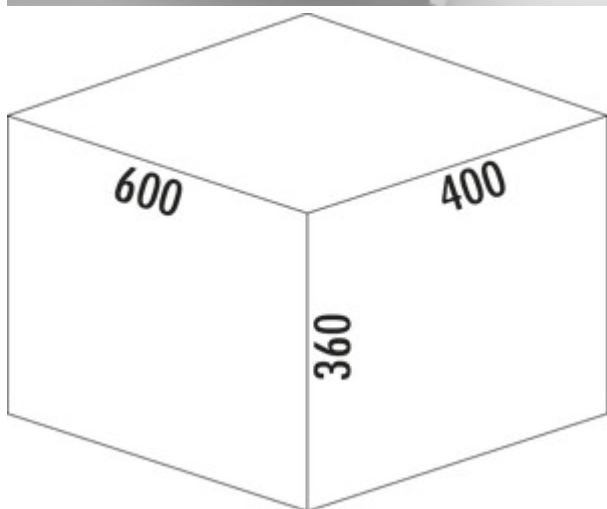

Cox[®] Base 360 S/600-2

Product number: 8013304

Configuration: anthracite, H 360 mm

Configuration options

8012304 | light grey, H 360 mm

8013304 | anthracite, H 360 mm

✓ Front pull-out system

✓ full pull-out

✓ 44 l

With pull-out complete lid.

— guide rail depth 470 mm

— waste capacity 44 (2 x 22) liters

— technology: full pull-out

— fitting: cabinet wall and front panel

— with soft retraction and damping

— suitable for Cox Work[®] utensils box

[more infos...](#)

Technical data

Article type	Waste collection system	Opening technology	full pull-out
Width	600 mm	Total volume	44 l
CE marking on the product	No	Volume/content container 1	22 l
Mounting/Fixing	cabinet wall front panel	Volume/content container 2	22 l
Cabinet width	600 mm	Soft closing	Yes
Shape	angular	Design	Front pull-out system
Material container	plastic	Volume/Content container	22/22
Cover	Yes	Retractable total cover	Yes
Lid type(s)	Complete lid	Guide rail depth	470 mm
Number of containers	2	Locking mechanism	With damper