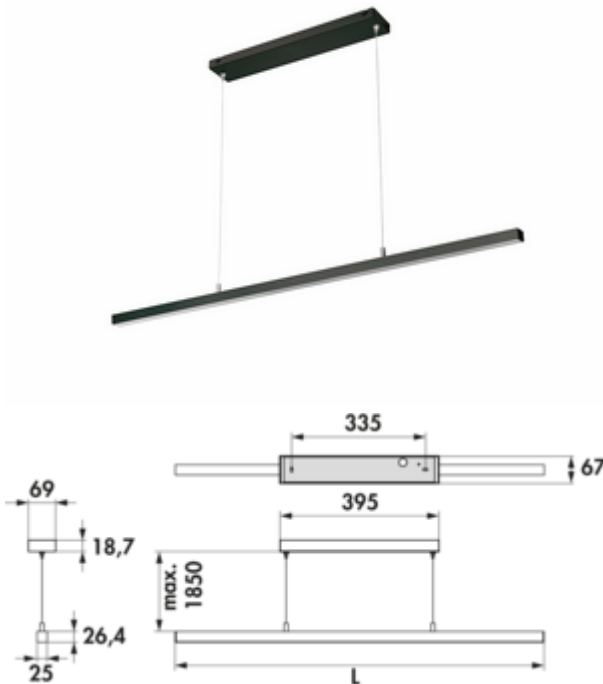

Asta colour change LED

Product number: 7065060

Configuration: L 1500 mm, 23.2 W, black matt

Configuration options

- 7065055 | L 900 mm, 13.9 W, stainl. steel coloured
- 7065056 | L 1200 mm, 18.6 W, stainl. steel coloured
- 7065057 | L 1500 mm, 23.2 W, stainl. steel coloured
- 7065058 | L 900 mm, 13.9 W, black matt
- 7065059 | L 1200 mm, 18.6 W, black matt
- 7065060 | L 1500 mm, 23.2 W, black matt

- ✓ Pendant light
- ✓ 2700 K warm white to 6500 K cold white
- ✓ 23.2 watts

Pendant light. Aluminium body. Incl. FW functional converter 30 module 2 and 1-channel colour change remote control.

- 230 V
- stepless control of the light colour from **2700 K** warm white to **6500 K** cold white
- memory function: the last setting is saved
- dimmer function: brightness continuously dimmable
- **not dimmable with on-site dimmer**
- max. 84 lumen/watt at **6500 K** cold white
- suspension max. 1850 mm
- can be operated with the 1- or 4-channel radio remote control (7061285/7061276)
- LIC LED system compatible

This product contains a light source of energy efficiency class G. More information about the LIC/MEC LED system

[more infos...](#)

Technical data

Article type	Luminaire	Type of dimming	brightness continuously dimmable
Height	26,4 mm	LIC system compatible	Yes
Width	1.500 mm	Illuminant type	LED
Energy efficiency class	G	Light yield	max. 84 lumen/watt at 6500 K cold white
Mains voltage	230 V	Connection	One-sided
Transformer / converter required	Yes, included	Material cover	plastic
Mounting/Fixing	Ceiling mounting	Cover colour	white
Material housing	aluminium	Suspension	1850 mm
Shape	angular	Dimmable by on-site dimmer	No
Memory function	Yes	Design	Pendant light
Dimmer	Yes	Dimming function (composite)	Yes, brightness continuously dimmable
Housing colour	black matt	Illuminant power	23.2 watts
Colour temperature	2700 K warm white to 6500 K cold white		

Dimensional sketch (PDF)