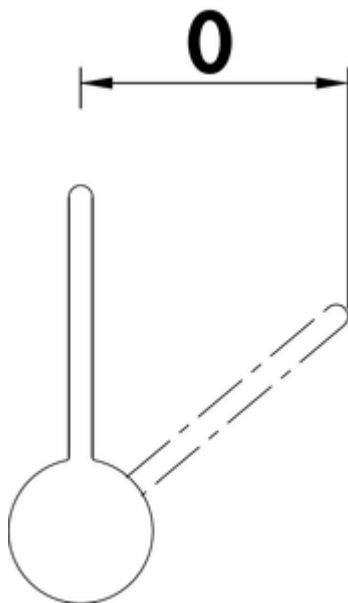

## Wasserwerk Kristea

Product number: 5021323

Configuration: stainless steel coloured, high pressure

### Configuration options

- 5021320 | black matt, high pressure
- 5021321 | brushed-gold, high pressure
- 5021322 | graphite matt, high pressure
- 5021323 | stainless steel coloured, high pressure

- ✓ Sink faucet
- ✓ high pressure
- ✓ with swivelling/pull-out outlet (can be switched to stream or shower)

Single lever faucet. With **swivelling/pull-out** outlet (can be switched to stream or shower), side lever, ceramic cartridge.

- energy-saving cold start function
- swivel range 360°
- drill Ø 35 mm

[more infos...](#)

## Technical data

Article type	Sink faucet	Beam type	Shower jet Comfort beam
Brand	Wasserwerk	Type of fitting	Single lever faucet
Number of handles	1	Operating pressure	high pressure
Height	420 mm	Width	50 mm
Outreach	265 mm	Certification	Belgaqua
Outlet	with swivelling/pull-out outlet (can be switched to stream or shower)	Number of tap holes	1
Discharge height	275 mm	Cartridge size	25 mm
Operating mode	Lever	ECO function	energy-saving cold start function
Drilling diameter	35 mm	Convertible jet/shower	Yes
Handle position	side lever	Length shower hose	1.500 mm
Cartridge with ceramic sealing discs	Yes	Connection hoses	500 mm
Swivel range outlet	360°		