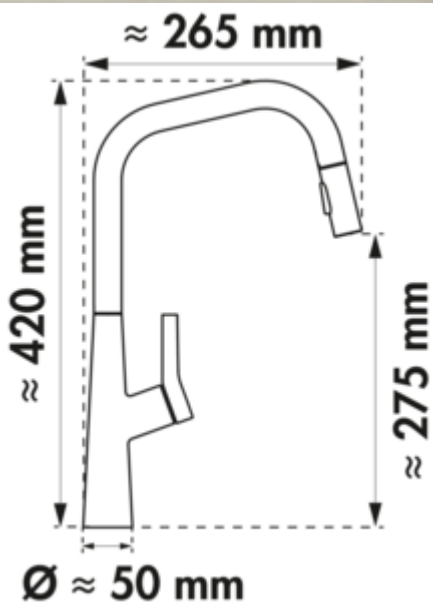

## Wasserwerk Kristea

Product number: 5021323

Configuration: stainless steel coloured, high pressure

### Configuration options

- 5021320 | black matt, high pressure
- 5021321 | brushed-gold, high pressure
- 5021322 | graphite matt, high pressure
- 5021323 | stainless steel coloured, high pressure

- ✓ Sink faucet
- ✓ high pressure
- ✓ with swivelling/pull-out outlet (can be switched to stream or shower)

Single lever faucet. With **swivelling/pull-out** outlet (can be switched to stream or shower), side lever, ceramic cartridge.

- energy-saving cold start function
- swivel range 360°
- drill Ø 35 mm

[more infos...](#)

## Technical data

Article type	Sink faucet	Beam type	Shower jet Comfort beam
Brand	Wasserwerk	Type of fitting	Single lever faucet
Number of handles	1	Operating pressure	high pressure
Height	420 mm	Width	50 mm
Outreach	265 mm	Certification	Belgaqua
Outlet	with swivelling/pull-out outlet (can be switched to stream or shower)	Number of tap holes	1
Discharge height	275 mm	Cartridge size	25 mm
Operating mode	Lever	ECO function	energy-saving cold start function
Drilling diameter	35 mm	Convertible jet/shower	Yes
Handle position	side lever	Length shower hose	1.500 mm
Cartridge with ceramic sealing discs	Yes	Connection hoses	500 mm
Swivel range outlet	360°		