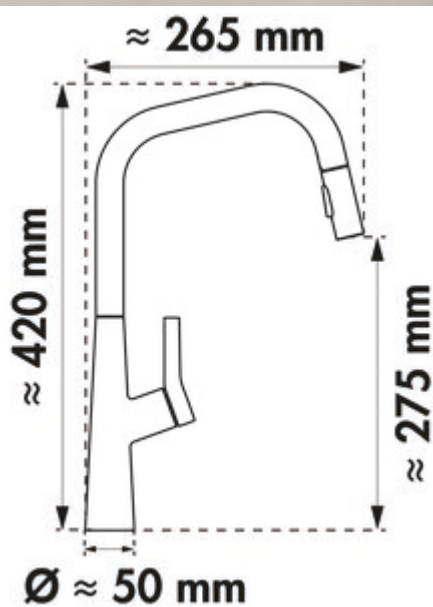

Wasserwerk Kristea

Product number: 5021323

Configuration: stainless steel coloured, high pressure

Configuration options

5021320 | black matt, high pressure

5021321 | brushed-gold, high pressure

5021322 | graphite matt, high pressure

5021323 | stainless steel coloured, high pressure

- ✓ Sink faucet
- ✓ high pressure
- ✓ Extractable

Single lever faucet. With swivelling/pull-out outlet (can be switched to stream or shower), side lever, ceramic cartridge.

- energy-saving cold start function
- swivel range 360°
- drill Ø 35 mm

[more infos...](#)

Technical data

Article type	Sink faucet	Factory customer service	Factory customer service in Germany and Austria
Brand	Wasserwerk	Type of fitting	Single lever faucet
Number of handles	1	Operating pressure	high pressure
Outreach	265 mm	Width	50 mm
Outlet	Extractable Swivelling	Certification	Belgaqua
Discharge height	275 mm	Number of tap holes	1
Operating mode	Lever	Cartridge size	25 mm
Drilling diameter	35 mm	ECO function	energy-saving cold start function
Handle position	right	Temperature limiter/scald protection	Yes
Manufacturer's warranty	10 years manufacturer's warranty (except on wearing parts)	Convertible jet/shower	Yes
Cartridge with ceramic sealing discs	Yes	Length shower hose	1.500 mm
Swivel range outlet	360°	Type of hose shower	Integrated hose spray
Beam type	Shower jet Comfort beam	Connection hoses	500 mm