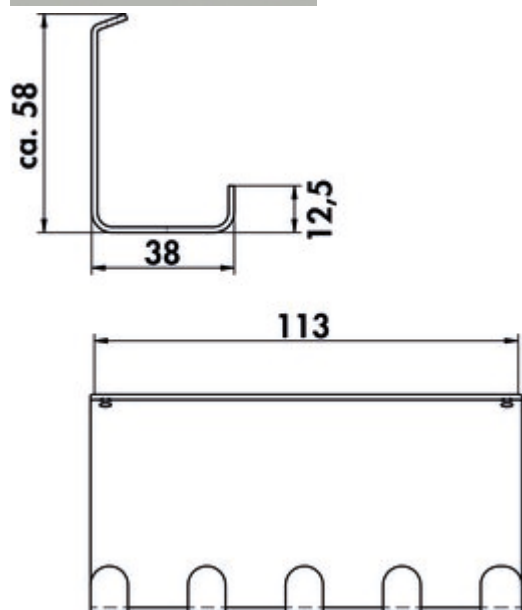

transFORM hook strip

Product number: 8041228

Configuration: black matt

Configuration options

8041228 | black matt

- ✓ Rail system
- ✓ angular
- 5-fold.
- powder-coated
- 40 x 115 x 40 mm (H x W x D)

[more infos...](#)

Technical data

Article type	Rail system	Field of use & application	Inside
Width	115 mm	Shape	angular
Surface/coating	powder coated		

Accessories

8041210	transFORM basic profile, Rail system, L 1800 mm
8041211	transFORM basic profile, Rail system, L 2400 mm
8041212	transFORM cover profile, Rail system, L 1800 mm
8041213	transFORM cover profile, Rail system, L 2400 mm
8041214	transFORM profile, Rail system, L 900 mm
8041215	transFORM profile, Rail system, L 1200 mm
8041216	transFORM profile, Rail system, L 1500 mm
8041217	transFORM add-on unit, Rail system, 750 x 300 x 180 mm (H x W x D)
8041218	transFORM add-on unit, Rail system, 900 x 300 x 180 mm (H x W x D)
8041219	transFORM add-on unit, Rail system, 1200 x 300 x 180 mm (H x W x D)
8041220	transFORM tray 1, Rail system, black matt
8041221	transFORM tray 2, Rail system, black matt
8041222	transFORM tray 3, Rail system, black matt
8041223	transFORM spice rack, Rail system, black matt
8041224	transFORM bottle holder, Rail system, black matt
8041225	transFORM tray 4, Rail system, black matt
8041226	transFORM paper roll holder, Rail system, black matt
8041227	transFORM glass holder, Rail system, black matt
8041228	transFORM hook strip, Rail system, black matt
8041229	transFORM tubular pot, Rail system, black matt
8041230	transFORM Powerbox, Rail system, black matt
8041245	transFORM profile, Rail system, L 1800 mm
8041246	transFORM profile, Rail system, L 2400 mm
8041258	transFORM set 1, Rail system, black matt
8041255	transFORM set 2, Rail system, black matt
8041256	transFORM set 3, Rail system, black matt
8041254	transFORM set 4, Shelf system, black matt