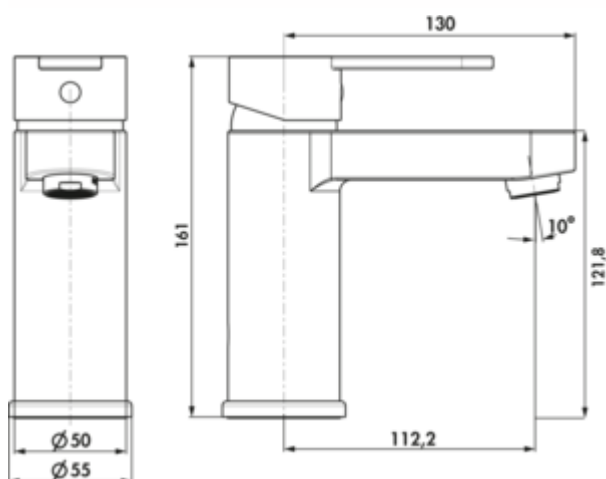

LINEA Kardon 2 bathroom

Product number: 5011086

Configuration: chrome, high pressure

Configuration options

5011086 | chrome, high pressure

5011095 | black matt, high pressure

✓ Washbasin tap

✓ high pressure

Single lever faucet. With pop-up rod waste fitting 1¼" and ceramic cartridge.

— drill Ø 35 mm

[more infos...](#)

Technical data

Article type	Washbasin tap	Cartridge with ceramic sealing discs	Yes
Brand	LINEA	Type of fitting	Single lever faucet
Number of handles	1	Operating pressure	high pressure
Total installation height	161 mm	Width	55 mm
Height	161 mm	Material	brass
Outreach	112,2 mm	Excenter fitting	With pop-up rod waste fitting 1¼"
Discharge height	121,8 mm	Number of tap holes	1
Operating mode	Lever	Angle of inclination of aerator	10 °
Drilling diameter	35 mm	Max. Flow rate at 3 bar	11,9 l/min
Handle position	top		