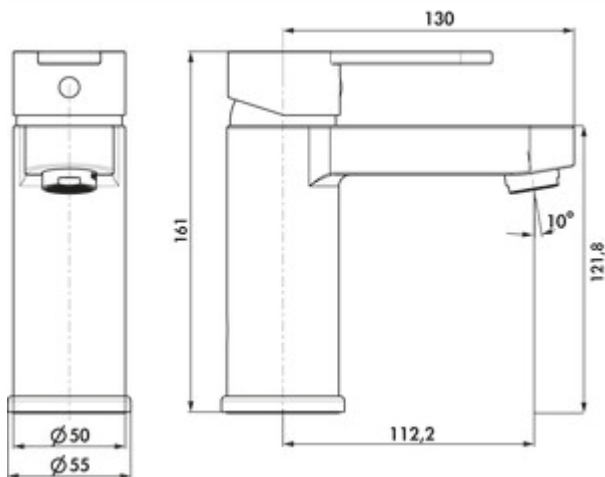

LINEA Kardon 2 bathroom

Product number: 5011086

Configuration: chrome, high pressure

Configuration options

5011086 | chrome, high pressure

5011095 | black matt, high pressure

✓ Washbasin tap

✓ high pressure

Single lever faucet. With pop-up rod waste fitting 1¼" and ceramic cartridge.

— drill Ø 35 mm

[more infos...](#)

Technical data

Article type	Washbasin tap	Cartridge with ceramic sealing discs	Yes
Brand	LINEA	Type of fitting	Single lever faucet
Number of handles	1	Operating pressure	high pressure
Total installation height	161 mm	Width	55 mm
Height	161 mm	Material	brass
Outreach	112,2 mm	Excenter fitting	With pop-up rod waste fitting 1¼"
Discharge height	121,8 mm	Number of tap holes	1
Operating mode	Lever	Angle of inclination of aerator	10 °
Drilling diameter	35 mm	Max. Flow rate at 3 bar	11,9 l/min
Handle position	top		