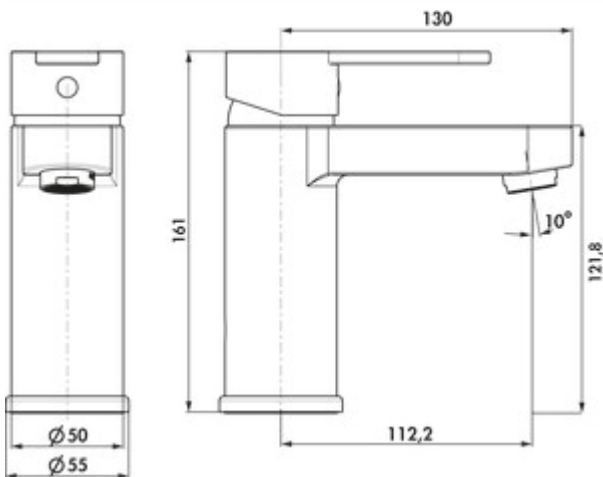

### Configuration options

5011086 | chrome, high pressure

5011095 | black matt, high pressure

✓ Washbasin tap

✓ high pressure

Single lever faucet. With pop-up rod waste fitting 1¼" and ceramic cartridge.

— drill Ø 35 mm

### Technical data

Article type	Washbasin tap	Cartridge with ceramic sealing discs	Yes
Brand	LINEA	Type of fitting	Single lever faucet
Number of handles	1	Operating pressure	high pressure
Total installation height	161 mm	Width	55 mm
Outreach	112,2 mm	Material	brass
Discharge height	121,8 mm	Excenter fitting	With pop-up rod waste fitting 1¼"
Operating mode	Lever	Number of tap holes	1
Drilling diameter	35 mm	Angle of inclination of aerator	10 °
Handle position	top	Max. Flow rate at 3 bar	11,9 l/min