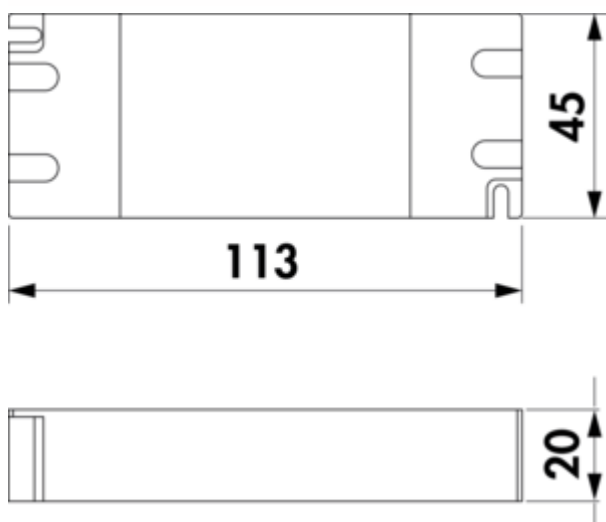

LED converter 15 ST

Product number: 7062210

Configuration: grey

Configuration options

7062210 | grey

- ✓ 15 watts
- ✓ Luminaire slots: 6
- ✓ 2.000 mm
- 15 watts, 12 VDC
- with 6-fold distributor
- 2000 mm mains connection line
- connection values of the individual lamps are to be observed (watt)

[more infos...](#)

Technical data

Article type	converter	Note	observe the connection values (watt) of the individual lamps
Height	20 mm	Shape	angular
Width	113 mm	Length of the supply line (primary)	2.000 mm
Transformer / converter required	Yes	Luminaire slots	6
Power	15 watts	Replaceable illuminant	No