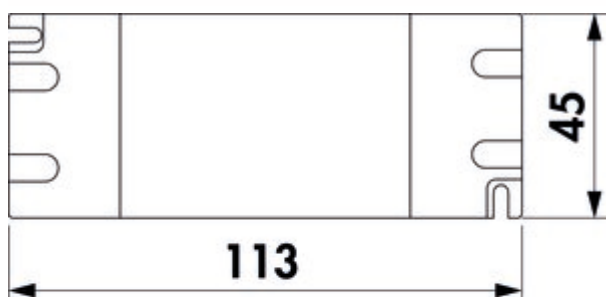

LED converter 15 ST

Product number: 7062210

Configuration: grey

Configuration options

7062210 | grey

- ✓ 15 watts
- ✓ Luminaire slots: 6
- ✓ 2.000 mm
- 15 watts, 12 VDC
- with 6-fold distributor
- 2000 mm mains connection line
- connection values of the individual lamps are to be observed (watt)

[more infos...](#)

Technical data

Article type	converter	Shape	angular
Width	113 mm	Length of the supply line (primary)	2.000 mm
Transformer / converter required	Yes	Luminaire slots	6
Power	15 watts	Replaceable illuminant	No
Note	observe the connection values (watt) of the individual lamps		