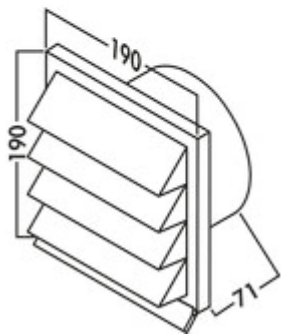

K-Jal 100 external blind

Product number: 4011076

Configuration: white

Configuration options

4011076 | white

✓ External blind

✓ surface mounting

190 x 190 mm, with backpressure shutter for connection to round pipes.

— Ø 100 mm

— connector depth 71 mm

[more infos...](#)

Technical data

Article type	External blind	Support depth	71 mm
Width	190 mm	Connection diameter	100 mm
Mounting/Fixing	surface mounting	Blind version	with backpressure shutter for connection to round pipe
Shape	angular		