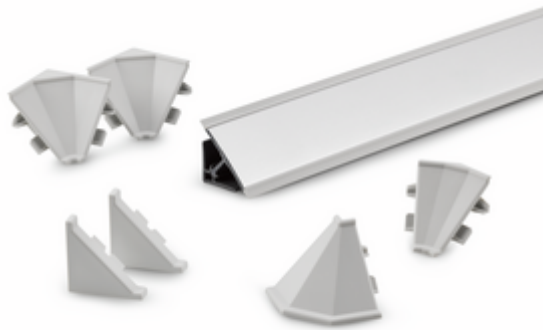

Wall connection profile set 1 Vario Line

Product number: 9010028
 Configuration: stainless steel coloured

Configuration options
 9010028 | stainless steel coloured

- ✓ Wall joint profile
- ✓ only available in units of 10 pieces = 50 m

Set consisting of:

- profile 1 x 2 m and 1 x 3 m length
- 2 x end caps left
- 2 x end caps right
- 3 x inside corner 90°

Only available in units of 10 pieces = 50 m.

[more infos...](#)

Technical data

Article type	Wall joint profile
Height	28 mm
Width	28 mm

Note	only available in units of 10 pieces = 50 m
Consisting of	profile 1 x 2 m and 1 x 3 m length 2 end cap left 2 end cap right 1 internal corner 90° 1 outside corner