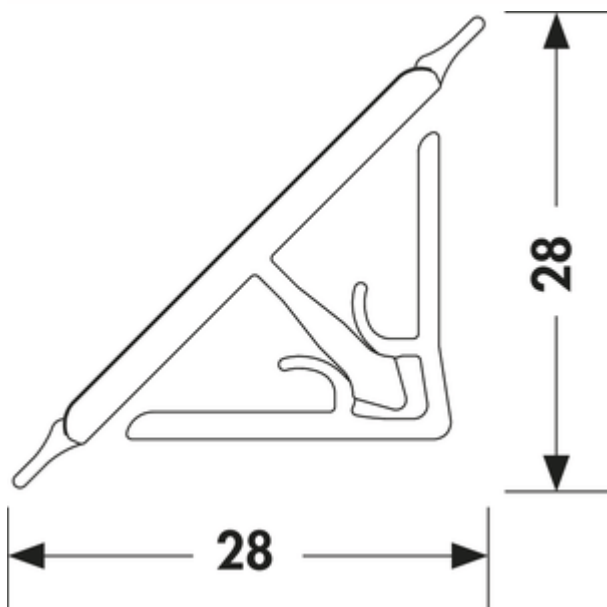

Wall connection profile set 1 Vario Line

Product number: 9010028
 Configuration: stainless steel coloured

Configuration options
 9010028 | stainless steel coloured

- ✓ Wall joint profile
- ✓ only available in units of 10 pieces = 50 m

Set consisting of:

- profile 1 x 2 m and 1 x 3 m length
- 2 x end caps left
- 2 x end caps right
- 3 x inside corner 90°

Only available in units of 10 pieces = 50 m.

[more infos...](#)

Technical data

Article type	Wall joint profile
Height	28 mm
Width	28 mm

Note	only available in units of 10 pieces = 50 m
Consisting of	profile 1 x 2 m and 1 x 3 m length 2 end cap left 2 end cap right 1 internal corner 90° 1 outside corner