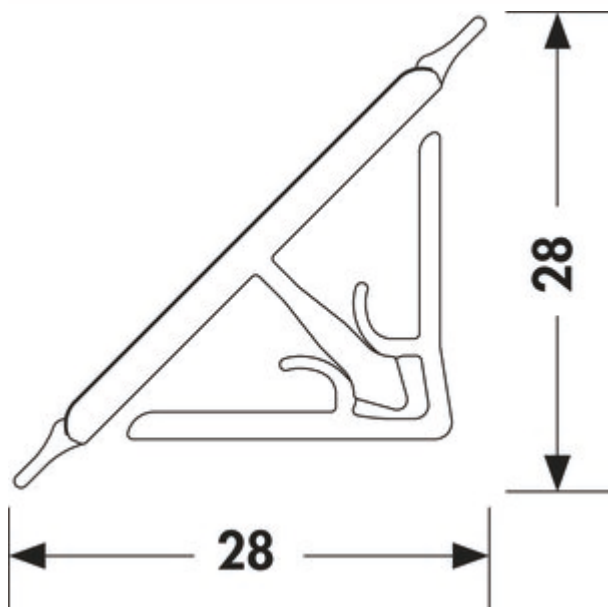

## Wall connection profile set 1 Vario Line

Product number: 9010028  
 Configuration: stainless steel coloured

**Configuration options**  
 9010028 | stainless steel coloured

- ✓ Wall joint profile
- ✓ only available in units of 10 pieces = 50 m

Set consisting of:

- profile 1 x 2 m and 1 x 3 m length
- 2 x end caps left
- 2 x end caps right
- 3 x inside corner 90°

Only available in units of 10 pieces = 50 m.

[more infos...](#)

### Technical data

Article type	Wall joint profile	Note	only available in units of 10 pieces = 50 m
Width	28 mm	Consisting of	profile 1 x 2 m and 1 x 3 m length 2 end cap left 2 end cap right 1 internal corner 90° 1 outside corner