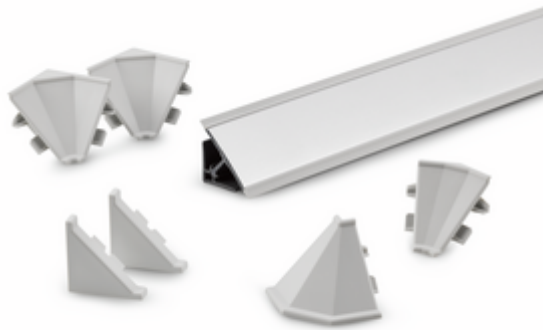

## Wall connection profile set 1 Vario Line

Product number: 9010028  
 Configuration: stainless steel coloured

**Configuration options**  
 9010028 | stainless steel coloured

- ✓ Wall joint profile
- ✓ only available in units of 10 pieces = 50 m

Set consisting of:

- profile 1 x 2 m and 1 x 3 m length
- 2 x end caps left
- 2 x end caps right
- 3 x inside corner 90°

Only available in units of 10 pieces = 50 m.

[more infos...](#)

### Technical data

Article type	Wall joint profile	Note	only available in units of 10 pieces = 50 m
Width	28 mm	Consisting of	profile 1 x 2 m and 1 x 3 m length 2 end cap left 2 end cap right 1 internal corner 90° 1 outside corner