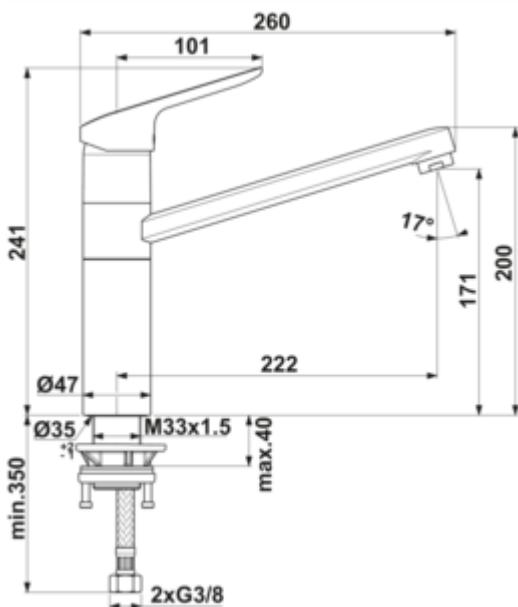

Ideal Standard Ceraflex 3

Product number: 5024164

Configuration: chrome, high pressure

Configuration options

5024164 | chrome, high pressure

5024165 | chrome, low pressure

- ✓ Sink faucet
- ✓ high pressure
- ✓ with swivelling outlet

Single lever faucet. With swivelling outlet and ceramic cartridge.

— swivel range 360°

— drill Ø 35 mm

German
Engineering

[more infos...](#)

Technical data

Article type	Sink faucet	Cartridge with ceramic sealing discs	Yes
Brand	Ideal Standard	Swivel range outlet	360°
Number of handles	1	Type of fitting	Single lever faucet
Total installation height	241 mm	Operating pressure	high pressure
Height	241 mm	Width	47 mm
Outreach	222 mm	Material	brass
Outlet	with swivelling outlet	Worktop thickness	40 mm
Discharge height	171 mm	Number of tap holes	1
Operating mode	Lever	Temperature limiter/scald protection	Yes
Drilling diameter	35 mm	Angle of inclination of aerator	17 °
Handle position	top	Flow rate at 3 bar (cold)	9 l/min
Lever length	101 mm		