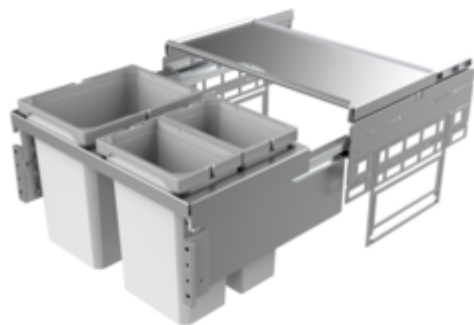

Cox[®] Base 360 K/600-3

Product number: 8012489

Configuration: without bio lid, light grey, H 360 mm

Configuration options

8012489 | without bio lid, light grey, H 360 mm

8012509 | with bio lid, light grey, H 360 mm

8013489 | without bio lid, anthracite, H 360 mm

8013509 | with bio lid, anthracite, H 360 mm

✓ Front pull-out system

✓ full pull-out

✓ 30.5 l

With pull-out complete lid.

— guide rail depth 470 mm

— waste capacity 30,5 (1 x 15,5/2 x 7,5) l

— technology: full pull-out

— fitting: cabinet wall and front panel

— **with soft retraction and damping**

— installation depth 320 mm

[more infos...](#)

Technical data

Article type	Waste collection system	Total volume	30.5 l
Height	360 mm	Volume/content container 1	15,5 l
Width	600 mm	Volume/content container 2	7,5 l
Mounting/Fixing	cabinet wall front panel	Volume/content container 3	7,5 l
Cabinet width	600 mm	Soft closing	Yes
Shape	angular	Design	Front pull-out system
Installation depth	320 mm	Volume/Content container	15,5/7,5/7,5
Material container	plastic	Organic lid	No
Lid type(s)	Complete lid	Retractable total cover	Yes
Number of containers	2	Guide rail depth	470 mm
Opening technology	full pull-out	Locking mechanism	With damper

Spare Parts

8013495	Cox® system container, Single bucket, anthracite, 7.5 liters
8012495	Cox® system container, Single bucket, light grey, 7.5 liters
8012334	Cox® system container, Single bucket, light grey, 15,5 liters
8013334	Cox® system container, Single bucket, anthracite, 15,5 liters
8011178	Bio-filter retrofitting set, Accessory, black