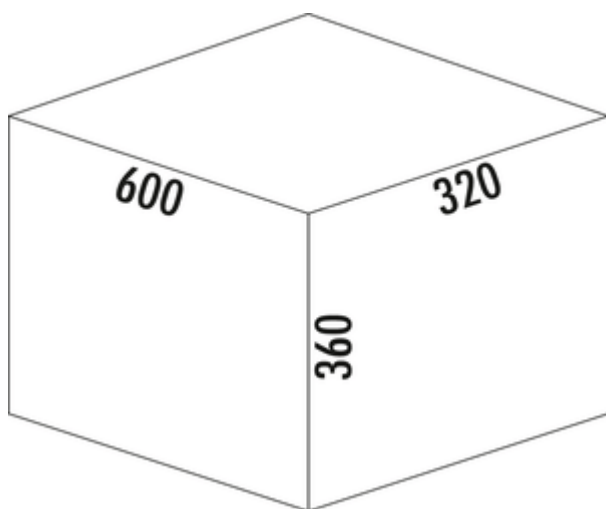

Cox[®] Base 360 K/600-3

Product number: 8012489

Configuration: without bio lid, light grey, H 360 mm

Configuration options

8012489 | without bio lid, light grey, H 360 mm

8012509 | with bio lid, light grey, H 360 mm

8013489 | without bio lid, anthracite, H 360 mm

8013509 | with bio lid, anthracite, H 360 mm

✓ Front pull-out system

✓ full pull-out

✓ 30.5 l

With pull-out complete lid.

— guide rail depth 470 mm

— waste capacity 30,5 (1 x 15,5/2 x 7,5) l

— technology: full pull-out

— fitting: cabinet wall and front panel

— **with soft retraction and damping**

— installation depth 320 mm

[more infos...](#)

Technical data

Article type	Waste collection system	Total volume	30.5 l
Height	360 mm	Volume/content container 1	15,5 l
Width	600 mm	Volume/content container 2	7,5 l
Mounting/Fixing	cabinet wall front panel	Volume/content container 3	7,5 l
Cabinet width	600 mm	Soft closing	Yes
Shape	angular	Design	Front pull-out system
Installation depth	320 mm	Volume/Content container	15,5/7,5/7,5
Material container	plastic	Organic lid	No
Lid type(s)	Complete lid	Retractable total cover	Yes
Number of containers	2	Guide rail depth	470 mm
Opening technology	full pull-out	Locking mechanism	With damper