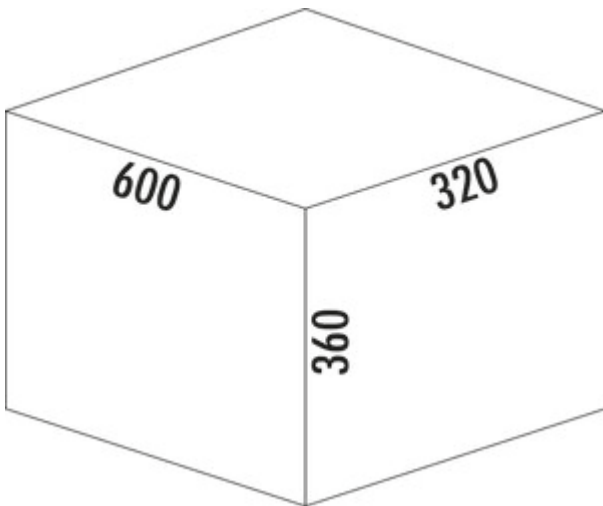

Cox[®] Base 360 K/600-3

Product number: 8012489

Configuration: without bio lid, light grey, H 360 mm

Configuration options

- 8012489 | without bio lid, light grey, H 360 mm
- 8012509 | with bio lid, light grey, H 360 mm
- 8013489 | without bio lid, anthracite, H 360 mm
- 8013509 | with bio lid, anthracite, H 360 mm

- ✓ Front pull-out system
- ✓ full pull-out
- ✓ 30.5 l

With pull-out complete lid.

- guide rail depth 470 mm
- waste capacity 30,5 (1 x 15.5/2 x 7.5) liters
- technology: full pull-out
- fitting: cabinet wall and front panel
- with soft retraction and damping
- installation depth 320 mm

[more infos...](#)

Technical data

Article type	Waste collection system	Total volume	30.5 l
Width	600 mm	Volume/content container 1	15,5 l
CE marking on the product	No	Volume/content container 2	7,5 l
Mounting/Fixing	cabinet wall front panel	Volume/content container 3	7,5 l
Cabinet width	600 mm	Soft closing	Yes
Shape	angular	Design	Front pull-out system
Installation depth	320 mm	Volume/Content container	15,5/7,5/7,5
Material container	plastic	Organic lid	No
Lid type(s)	Complete lid	Retractable total cover	Yes
Number of containers	2	Guide rail depth	470 mm
Opening technology	full pull-out	Locking mechanism	With damper