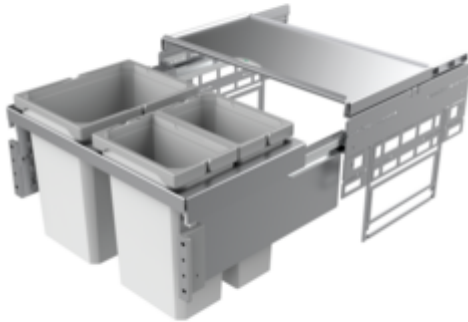

Cox[®] Base 360 K/600-3

Product number: 8012489

Configuration: without bio lid, light grey, H 360 mm

Configuration options

- 8012489 | without bio lid, light grey, H 360 mm
- 8012509 | with bio lid, light grey, H 360 mm
- 8013489 | without bio lid, anthracite, H 360 mm
- 8013509 | with bio lid, anthracite, H 360 mm

- ✓ Front pull-out system
- ✓ full pull-out
- ✓ 30.5 l

With pull-out complete lid.

- guide rail depth 470 mm
- waste capacity 30,5 (1 x 15.5/2 x 7.5) liters
- technology: full pull-out
- fitting: cabinet wall and front panel
- with soft retraction and damping
- installation depth 320 mm

[more infos...](#)

Technical data

Article type	Waste collection system	Total volume	30.5 l
Width	600 mm	Volume/content container 1	15,5 l
CE marking on the product	No	Volume/content container 2	7,5 l
Mounting/Fixing	cabinet wall front panel	Volume/content container 3	7,5 l
Cabinet width	600 mm	Soft closing	Yes
Shape	angular	Design	Front pull-out system
Installation depth	320 mm	Volume/Content container	15,5/7,5/7,5
Material container	plastic	Organic lid	No
Lid type(s)	Complete lid	Retractable total cover	Yes
Number of containers	2	Guide rail depth	470 mm
Opening technology	full pull-out	Locking mechanism	With damper

Spare Parts

8013495	Cox® system container, Single bucket, anthracite, 7.5 liters
8012495	Cox® system container, Single bucket, light grey, 7.5 liters
8012334	Cox® system container, Single bucket, light grey, 15,5 liters
8013334	Cox® system container, Single bucket, anthracite, 15,5 liters
8011178	Bio-filter retrofitting set, Accessory, black