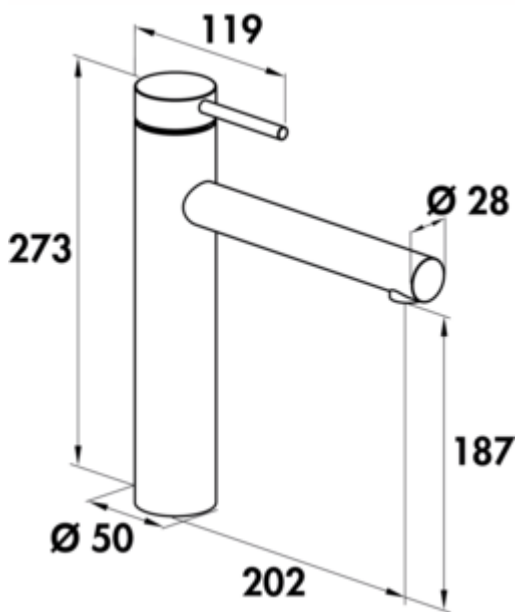

SERVIZIO Namor® 1 window fitting

Product number: 5025032

Configuration: black matt, high pressure

Configuration options

5025031 | stainless steel, high pressure

5025032 | black matt, high pressure

- ✓ Sink faucet
- ✓ high pressure
- ✓ with swivelling outlet

Single lever faucet. With swivelling outlet, laminar aerator and ceramic cartridge.

— height when tilted only 25 mm

— swivel range 120°

— drill Ø 35 mm

— corresponds to the German and European drinking water regulation/directive

[more infos...](#)

Technical data

Article type	Sink faucet	Type of fitting	Single lever faucet
Brand	SERVIZIO	Operating pressure	high pressure
Number of handles	1	Material	stainless steel
Outlet	with swivelling outlet	Surface/coating	powder coated
Drilling diameter	35 mm	Window fitting	Yes
Cartridge with ceramic sealing discs	Yes	Length shower hose	860 mm
Swivel range outlet	120°	Height tilted	25 mm
Beam type	Laminar beam	Connection hoses	890 mm