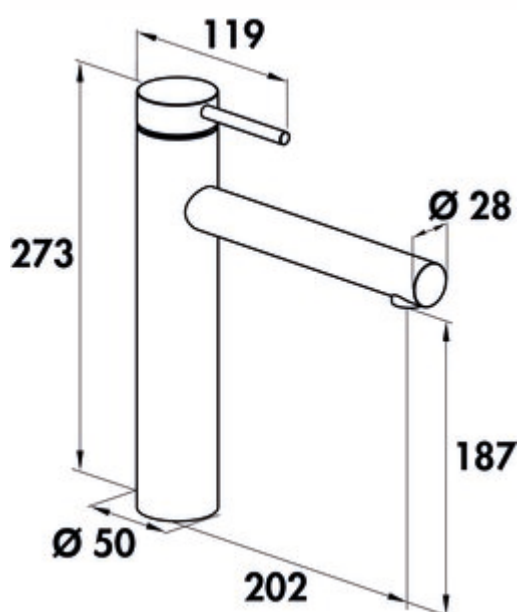

SERVIZIO Namor[®] 1 window fitting

Product number: 5025032

Configuration: black matt, high pressure

Configuration options

5025031 | stainless steel, high pressure

5025032 | black matt, high pressure

- ✓ Sink faucet
- ✓ high pressure
- ✓ with swivelling outlet

Single lever faucet. With swivelling outlet, laminar aerator and ceramic cartridge.

— height when tilted only 25 mm

— swivel range 120°

— drill Ø 35 mm

— corresponds to the German and European drinking water regulation/directive

[more infos...](#)

Technical data

Article type	Sink faucet	Type of fitting	Single lever faucet
Brand	SERVIZIO	Operating pressure	high pressure
Number of handles	1	Material	stainless steel
Outlet	with swivelling outlet	Surface/coating	powder coated
Drilling diameter	35 mm	Window fitting	Yes
Cartridge with ceramic sealing discs	Yes	Length shower hose	860 mm
Swivel range outlet	120°	Height tilted	25 mm
Beam type	Laminar beam	Connection hoses	890 mm