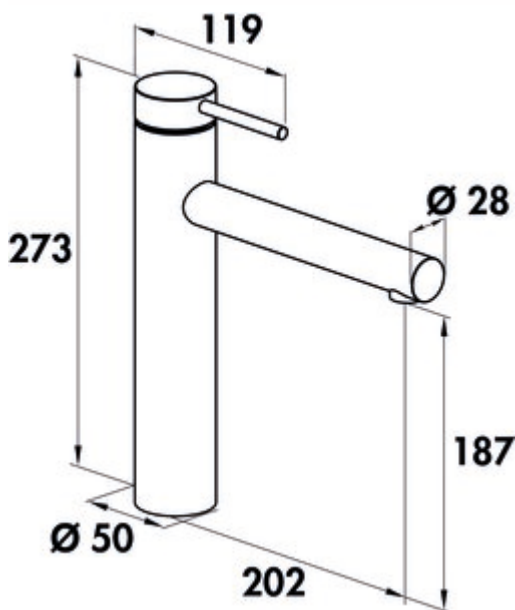

## SERVIZIO Namor® 1 window fitting

Product number: 5025032

Configuration: black matt, high pressure

### Configuration options

5025031 | stainless steel, high pressure

5025032 | black matt, high pressure

- ✓ Sink faucet
- ✓ high pressure
- ✓ Swivelling

Single lever faucet. With swivelling outlet, laminar aerator and ceramic cartridge.

— height when tilted only 25 mm

— swivel range 120°

— drill Ø 35 mm

— corresponds to the German and European drinking water regulation/directive

[more infos...](#)

### Technical data

Article type	Sink faucet	Kundendienst	Germany, Austria, Netherlands
Brand	SERVIZIO	Type of fitting	Single lever faucet
Number of handles	1	Operating pressure	high pressure
Outlet	Swivelling	Material	stainless steel
Drilling diameter	35 mm	Surface/coating	powder coated
Warranty	5-year Naber warranty (except for wear parts); the general warranty conditions of Naber GmbH apply.	Window fitting	Yes
Cartridge with ceramic sealing discs	Yes	Length shower hose	860 mm
Swivel range outlet	120°	Height tilted	25 mm
Beam type	Laminar beam	Connection hoses	890 mm