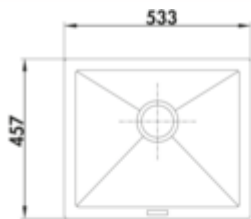

Singoli 600

Product number: 1106076

Configuration: granite concrete

Configuration options

- 1106071 | granite nero
- 1106072 | granite espresso
- 1106073 | granite metallico
- 1106075 | granite magnolia
- 1106076 | granite concrete
- 1106077 | granite lava
- 1106078 | granite nero assoluto

- ✓ Sub-structure bowl
- ✓ Composite
- ✓ Eccentric set, chrome-plated

Sub-structure sink. Composite, single bowl. 3½" basket strainer valve flush, rotational excenter fitting, chrome plated.

- suitable for worktop thicknesses of at least 15 mm
- **eccentric handle drilling dimension Ø 35 mm**
- cut-out dimensions ca. 468 x 390 mm
- can also be used in combination with hot water fittings (+/-100 °C)

[more infos...](#)

Technical data

Article type	Sink	Height main sink	209 mm
Width	533 mm	Depth main sink	392,8 mm
Material	Composite	Flushing radius (R)	7
Cabinet width	600 mm	Material thickness worktop minimum	15 mm
Suitable for	can also be used in combination with hot water fittings (+/-100 °C)	Armature bench	No
Cut-out dimension	approx. 468 x 390 mm	Number of sinks	1 main sink
Excenter fitting	Eccentric set, chrome-plated	Number of overflow points	1
Valve type	3½" basket strainer valve flush	Garnish actuation	Chrome-plated rotary eccentric
Installation variant	Sub-structure bowl	Pelvic inner radius (R)	10
Main sink width	480 mm	Drilling diameter eccentric	35 mm

Spare Parts

1106063	Rotational excenter fitting, Drain fittings, 3½" basket strainer valve flush, for Angola 100, Angola 100 L, Singoli 600
1106065	Strainer basket insert manually operated, Accessory, for Singoli 600, Angola 56