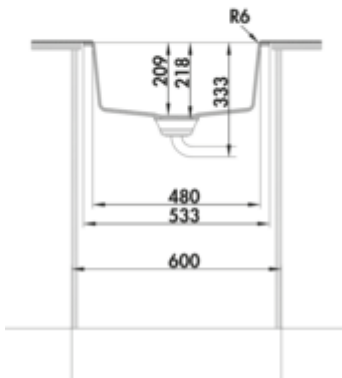

Singoli 600

Product number: 1106076

Configuration: granite concrete

Configuration options

- 1106071 | granite nero
- 1106072 | granite espresso
- 1106073 | granite metallico
- 1106075 | granite magnolia
- 1106076 | granite concrete
- 1106077 | granite lava
- 1106078 | granite nero assoluto

- ✓ Sub-structure bowl
- ✓ Composite
- ✓ Eccentric set, chrome-plated

Sub-structure sink. Composite, single bowl. 3½" basket strainer valve flush, rotational excenter fitting, chrome plated.

- suitable for worktop thicknesses of at least 15 mm
- **eccentric handle drilling dimension Ø 35 mm**
- cut-out dimensions ca. 468 x 390 mm
- can also be used in combination with hot water fittings (+/-100 °C)

[more infos...](#)

Technical data

Article type	Sink	Height main sink	209 mm
Width	533 mm	Depth main sink	392,8 mm
Material	Composite	Flushing radius (R)	7
Cabinet width	600 mm	Material thickness worktop minimum	15 mm
Suitable for	can also be used in combination with hot water fittings (+/-100 °C)	Armature bench	No
Cut-out dimension	approx. 468 x 390 mm	Number of sinks	1 main sink
Excenter fitting	Eccentric set, chrome-plated	Number of overflow points	1
Valve type	3½" basket strainer valve flush	Garnish actuation	Chrome-plated rotary eccentric
Installation variant	Sub-structure bowl	Pelvic inner radius (R)	10
Main sink width	480 mm	Drilling diameter eccentric	35 mm

Spare Parts

1106063	Rotational excenter fitting, Drain fittings, 3½" basket strainer valve flush, for Angola 100, Angola 100 L, Singoli 600
1106065	Strainer basket insert manually operated, Accessory, for Singoli 600, Angola 56