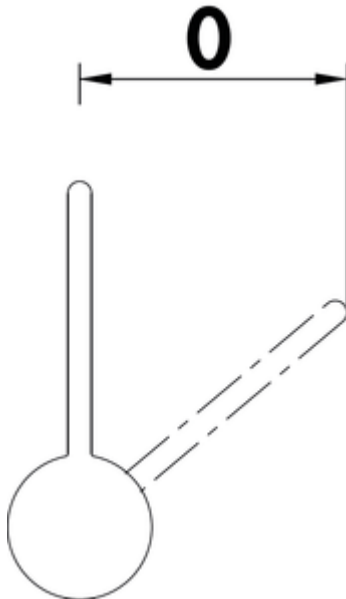

## KWC Bistro E

Product number: 5022296

Configuration: stainless steel, high pressure

### Configuration options

5022296 | stainless steel, high pressure

- ✓ Sink faucet
- ✓ high pressure
- ✓ with swivelling outlet

Single lever faucet. With swivelling outlet and spring-guided shower head (can be switched to stream or shower), side lever and ceramic cartridge.

- swivel range 360°
- drill-Ø 35 mm
- lever can only be positioned on the right
- TouchProtect: protection against burns thanks to dual-shell design
- switchable shower head (SprayClean active limescale removal and quick strainer cleaning, Neoperl® Caché®, PowerClean strainer jet mode, with automatic reset)
- EasyLock: easy retraction of pull-out shower
- OptimalSpace: generous washing/working area
- KWC control cartridge M 35 S (with ceramic disc technology, continuously adjustable flow rate and temperature)
- flexible connection hoses 3/8"
- QuickInstallation mounting with threaded connector M33 x 1.5 with locking screws

## Technical data

Article type	Sink faucet	Width	45 mm
Brand	KWC	Material	stainless steel
Number of handles	1	Further	Easy Lock – simple return of the pull-out shower head
Total installation height	459 mm	Hose thread	3/8"
Height	459 mm	Worktop thickness	45 mm
Outreach	235 mm	TouchProtect	Yes
Outlet	with swivelling outlet	Number of tap holes	1
Discharge height	180 mm	Convertible jet/shower	Yes
Operating mode	Lever	Moveable aerator	Yes
Drilling diameter	35 mm	Anti-limestone jet regulator	Yes
Handle position	side lever	Angle of inclination of aerator	8 °
Cartridge with ceramic sealing discs	Yes	Type of hose shower	spring-guided hose with spray head
Swivel range outlet	360°	Flow rate at 3 bar (cold)	8 l/min
Type of fitting	Single lever faucet	Flow rate at 3 bar (spray cold)	6,4 l/min
Operating pressure	high pressure		