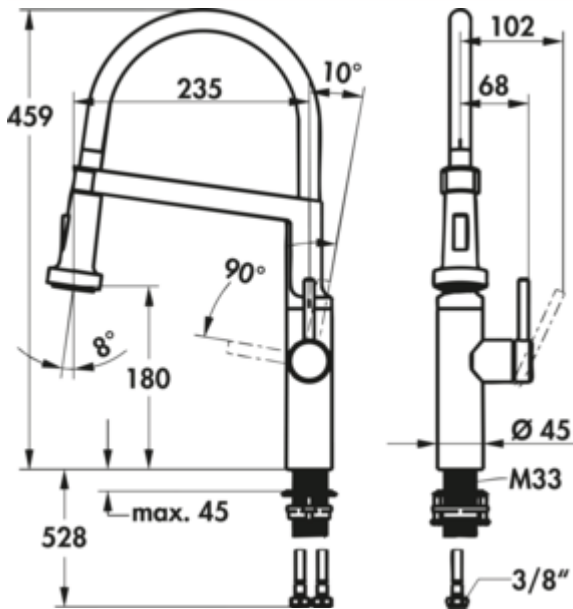

## KWC Bistro E

Product number: 5022296

Configuration: stainless steel, high pressure

### Configuration options

5022296 | stainless steel, high pressure

- ✓ Sink faucet
- ✓ high pressure
- ✓ with swivelling outlet

Single lever faucet. With swivelling outlet and spring-guided shower head (can be switched to stream or shower), side lever and ceramic cartridge.

- swivel range 360°
- drill-Ø 35 mm
- lever can only be positioned on the right
- TouchProtect: protection against burns thanks to dual-shell design
- switchable shower head (SprayClean active limescale removal and quick strainer cleaning, Neoperl® Caché®, PowerClean strainer jet mode, with automatic reset)
- EasyLock: easy retraction of pull-out shower
- OptimalSpace: generous washing/working area
- KWC control cartridge M 35 S (with ceramic disc technology, continuously adjustable flow rate and temperature)
- flexible connection hoses 3/8"
- QuickInstallation mounting with threaded connector M33 x 1.5 with locking screws

## Technical data

Article type	Sink faucet	Width	45 mm
Brand	KWC	Material	stainless steel
Number of handles	1	Further	Easy Lock – simple return of the pull-out shower head
Total installation height	459 mm	Hose thread	3/8"
Height	459 mm	Worktop thickness	45 mm
Outreach	235 mm	TouchProtect	Yes
Outlet	with swivelling outlet	Number of tap holes	1
Discharge height	180 mm	Convertible jet/shower	Yes
Operating mode	Lever	Moveable aerator	Yes
Drilling diameter	35 mm	Anti-limestone jet regulator	Yes
Handle position	side lever	Angle of inclination of aerator	8 °
Cartridge with ceramic sealing discs	Yes	Type of hose shower	spring-guided hose with spray head
Swivel range outlet	360°	Flow rate at 3 bar (cold)	8 l/min
Type of fitting	Single lever faucet	Flow rate at 3 bar (spray cold)	6,4 l/min
Operating pressure	high pressure		