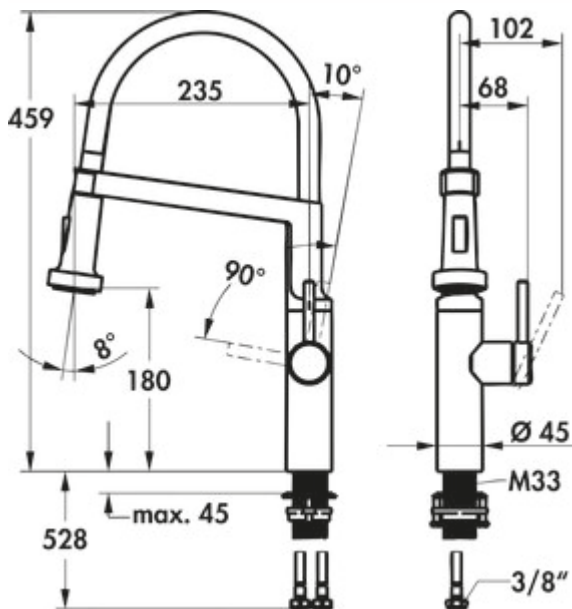

## KWC Bistro E

Product number: 5022296

Configuration: stainless steel, high pressure

### Configuration options

5022296 | stainless steel, high pressure

- ✓ Sink faucet
- ✓ high pressure
- ✓ with swivelling outlet

Single lever faucet. With swivelling outlet and spring-guided shower head (can be switched to stream or shower), side lever and ceramic cartridge.

- swivel range 360°
- drill-Ø 35 mm
- lever can only be positioned on the right
- TouchProtect: protection against burns thanks to dual-shell design
- switchable shower head (SprayClean active limescale removal and quick strainer cleaning, Neoperl® Caché®, PowerClean strainer jet mode, with automatic reset)
- EasyLock: easy retraction of pull-out shower
- OptimalSpace: generous washing/working area
- KWC control cartridge M 35 S (with ceramic disc technology, continuously adjustable flow rate and temperature)
- flexible connection hoses 3/8"
- QuickInstallation mounting with threaded connector M33 x 1.5 with locking screws

### Technical data

Article type	Sink faucet	Width	45 mm
Brand	KWC	Material	stainless steel
Number of handles	1	Further	Easy Lock – simple return of the pull-out shower head
Total installation height	459 mm	Hose thread	3/8"
Outreach	235 mm	Worktop thickness	45 mm
Outlet	with swivelling outlet	TouchProtect	Yes
Discharge height	180 mm	Number of tap holes	1
Operating mode	Lever	Convertible jet/shower	Yes
Drilling diameter	35 mm	Moveable aerator	Yes
Handle position	side lever	Anti-limestone jet regulator	Yes
Cartridge with ceramic sealing discs	Yes	Angle of inclination of aerator	8 °
Swivel range outlet	360°	Type of hose shower	spring-guided hose with spray head
Type of fitting	Single lever faucet	Flow rate at 3 bar (cold)	8 l/min
Operating pressure	high pressure	Flow rate at 3 bar (spray cold)	6,4 l/min