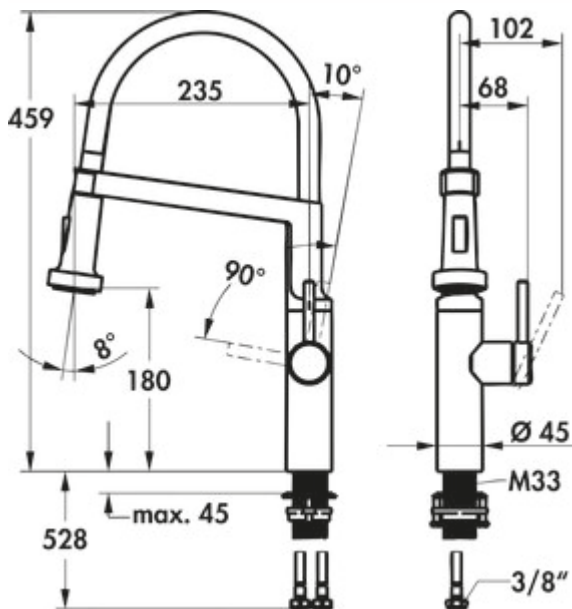

## KWC Bistro E

Product number: 5022296

Configuration: stainless steel, high pressure

### Configuration options

5022296 | stainless steel, high pressure

- ✓ Sink faucet
- ✓ high pressure
- ✓ Swivelling

Single lever faucet. With swivelling outlet and spring-guided shower head (can be switched to stream or shower), side lever and ceramic cartridge.

- swivel range 360°
- drill-Ø 35 mm
- lever can only be positioned on the right
- TouchProtect: protection against burns thanks to dual-shell design
- switchable shower head (SprayClean active limescale removal and quick strainer cleaning, Neoperl® Caché®, PowerClean strainer jet mode, with automatic reset)
- EasyLock: easy retraction of pull-out shower
- OptimalSpace: generous washing/working area
- KWC control cartridge M 35 S (with ceramic disc technology, continuously adjustable flow rate and temperature)
- flexible connection hoses 3/8"
- QuickInstallation mounting with threaded connector M33 x 1.5 with locking screws

## Technical data

Article type	Sink faucet	Material	stainless steel
Brand	KWC	Further	Easy Lock – simple return of the pull-out shower head
Number of handles	1	Hose thread	3/8"
Total installation height	459 mm	Worktop thickness	45 mm
Outreach	235 mm	TouchProtect	Yes
Outlet	Swivelling Extractable	Number of tap holes	1
Discharge height	180 mm	Convertible jet/shower	Yes
Operating mode	Lever	Moveable aerator	Yes
Drilling diameter	35 mm	Outlet type	J-discharge
Handle position	right	Spring-guided hose shower	Yes
Manufacturer's warranty	5 years manufacturer's warranty 10-year after-sales guarantee on spare parts	Anti-limestone jet regulator	Yes
Cartridge with ceramic sealing discs	Yes	Angle of inclination of aerator	8 °
Swivel range outlet	360°	Temperature adjustable	Yes
Factory customer service	Yes	Type of hose shower	Integrated hose spray
Type of fitting	Single lever faucet	Flow rate at 3 bar (cold)	8 l/min
Operating pressure	high pressure	Flow rate at 3 bar (spray cold)	6,4 l/min
Width	45 mm		