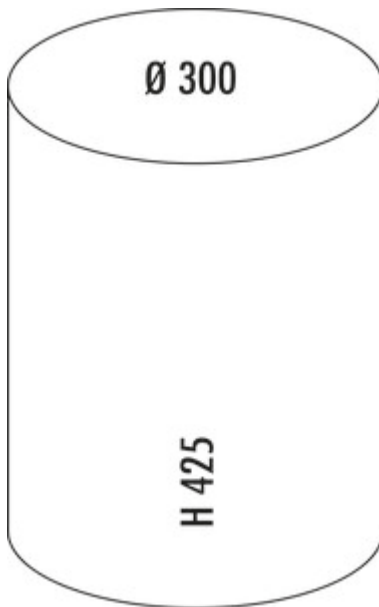

WESCO® Pedal bin 116

Product number: 8012165

Configuration: red

Configuration options

8012148 | white
 8012150 | nickel silver
 8012151 | graphite
 8012152 | almond
 8012165 | red
 8012166 | black matt
 8012167 | white matt
 8012168 | graphite matt
 8012169 | sand matt
 8036161 | black

- ✓ Free-standing containers
- ✓ footstep mechanism
- ✓ 13 l
 - waste capacity 13 litres
 - powder-coated sheet steel body and lid
 - plastic insert
 - plastic foot pedal
 - plastic base ring

[more infos...](#)

Technical data

Article type	Free-standing container	Opening technology	footstep mechanism
Brand	WESCO®	Total volume	13 l
Width	300 mm	Volume/content container 1	13 l
Material	powder coated steel sheet	Design	Free-standing containers
Dishwasher safe	Not dishwasher-safe	Waste bin dimensions (Wesco.de)	425 x 300
Shape	round	Old Wesco order no.	116212-02
Material container	plastic	Volume/Content container	13
Cover	Yes	Footstep material	plastic
Lid type(s)	Closing-lid	Material Boden	with plastic edge
Number of containers	1		