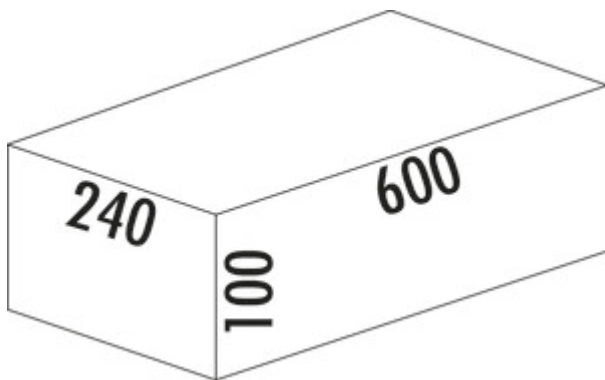

Cox Base-Board® 600

Product number: 8013361

Configuration: anthracite

Configuration options

8012361 | silver

8013361 | anthracite

- ✓ Front pull-out system
- ✓ full pull-out
- ✓ 3.9 l
- height 100 mm
- guide rail depth 470 mm
- uniform design to Cox® Base
- technology: full pull-out
- fitting: cabinet wall
- with soft retraction and damping
- 1 x 2.7 l and 1 x 1.2 l storage boxes and 4 brackets included

[more infos...](#)

Technical data

Article type	Drawer	Volume/content container 1	2,7 l
Width	240 mm	Volume/content container 2	1,2 l
CE marking on the product	No	Soft closing	Yes
Mounting/Fixing	cabinet wall	Design	Front pull-out system
Cabinet width	600 mm	Volume/Content container	2,7/1,2
Shape	angular	Number of containers in additional drawer	2
Material container	plastic	Guide rail depth	470 mm
Cover	No	Volume/capacity drawer container 1	2.7 l
Number of containers	2	Volume/capacity drawer container 2	1,2 l
Opening technology	full pull-out	Locking mechanism	With damper
Total volume	3.9 l		