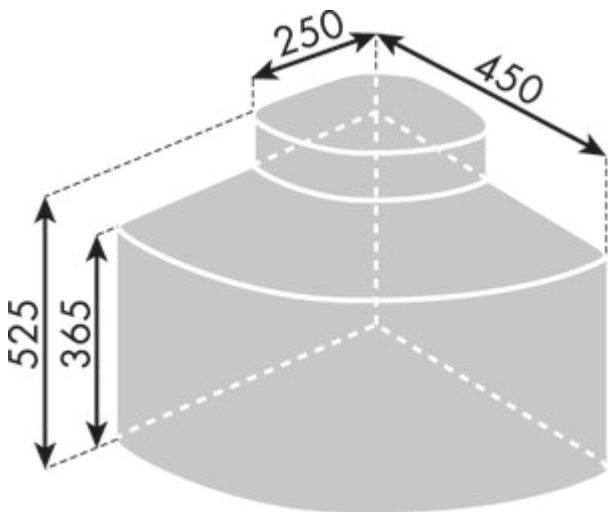

### Cabbi® 3

Product number: 8013171  
 Configuration: anthracite

**Configuration options**  
 8013171 | anthracite

- ✓ For swivel technology
- ✓ swivel technology
- ✓ 39 l
- waste capacity 39 (1 x 18/1 x 9/1 x 12) liters
- technology: swivel technology
- fitting: cabinet bottom/-wall

#### Technical data

Article type	Waste collection system	Number of containers	3
Mounting/Fixing	cabinet bottom cabinet wall	Opening technology	swivel technology
Cabinet width	500 mm	Total volume	39 l
Material lid	plastic	Volume/content container 1	18 l
Material container	plastic	Volume/content container 2	9 l
Colour total cover	anthracite	Volume/content container 3	12 l
Cover	Yes	Design	For swivel technology
Lid type(s)	Complete lid	Volume/Content container	18/9/12