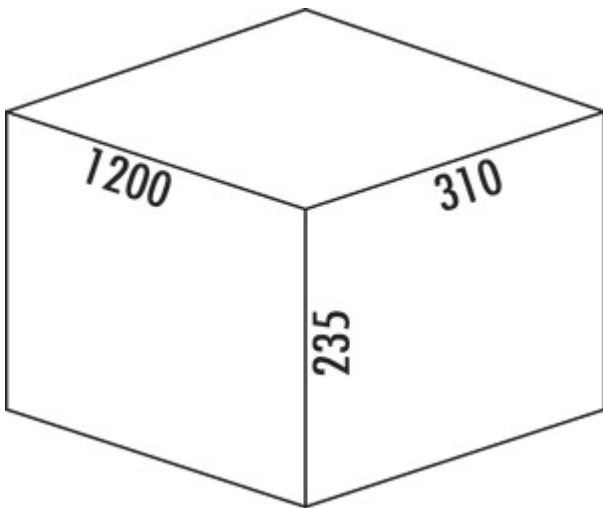

## Cox<sup>®</sup> Box 235 K/1200-5

Product number: 8012461

Configuration: with bio lid, light grey

### Configuration options

8012460 | without bio lid, light grey

8012461 | with bio lid, light grey

- ✓ Existing pull-outs
- ✓ full pull-out
- ✓ 45 l

For installation on existing pull-outs. With non-slip inlay mat and fixed complete lid.

— waste capacity 45 (3 x 10/2 x 7.5) liters

— bucket height 216 mm

— total height 235 mm

— The complete lid can be mounted behind the top front to save space.

[more infos...](#)

### Technical data

Article type	Waste collection system	Opening technology	full pull-out
Height	235 mm	Total volume	45 l
Width	1.200 mm	Volume/content container 1	10 l
Mounting/Fixing	on existing pull-outs	Volume/content container 2	10 l
Cabinet width	1200 mm	Volume/content container 3	10 l
Shape	angular	Volume/content container 4	7,5 l
More parts	non-slip inlay mat	Colour container lid	light grey/green
Material lid	metal	Design	Existing pull-outs
Material container	plastic	Volume/Content container	10/10/10/7,5/7,5
Colour total cover	silver	Organic lid	Yes
Cover	Yes	Retractable total cover	No
Lid type(s)	Complete lid	Volume/content container 5	7,5 l
Number of containers	5	Bucket height	216 mm