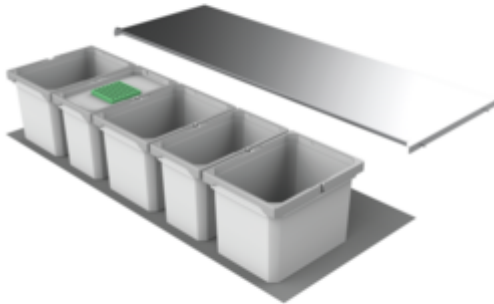

## Cox<sup>®</sup> Box 235 K/1200-5

Product number: 8012461

Configuration: with bio lid, light grey

### Configuration options

8012460 | without bio lid, light grey

8012461 | with bio lid, light grey

- ✓ Existing pull-outs
- ✓ full pull-out
- ✓ 45 l

For installation on existing pull-outs. With non-slip inlay mat and fixed complete lid.

— waste capacity 45 (3 x 10/2 x 7.5) liters

— bucket height 216 mm

— total height 235 mm

— The complete lid can be mounted behind the top front to save space.

[more infos...](#)

### Technical data

Article type	Waste collection system	Opening technology	full pull-out
Height	235 mm	Total volume	45 l
Width	1.200 mm	Volume/content container 1	10 l
Mounting/Fixing	on existing pull-outs	Volume/content container 2	10 l
Cabinet width	1200 mm	Volume/content container 3	10 l
Shape	angular	Volume/content container 4	7,5 l
More parts	non-slip inlay mat	Colour container lid	light grey/green
Material lid	metal	Design	Existing pull-outs
Material container	plastic	Volume/Content container	10/10/10/7,5/7,5
Colour total cover	silver	Organic lid	Yes
Cover	Yes	Retractable total cover	No
Lid type(s)	Complete lid	Volume/content container 5	7,5 l
Number of containers	5	Bucket height	216 mm